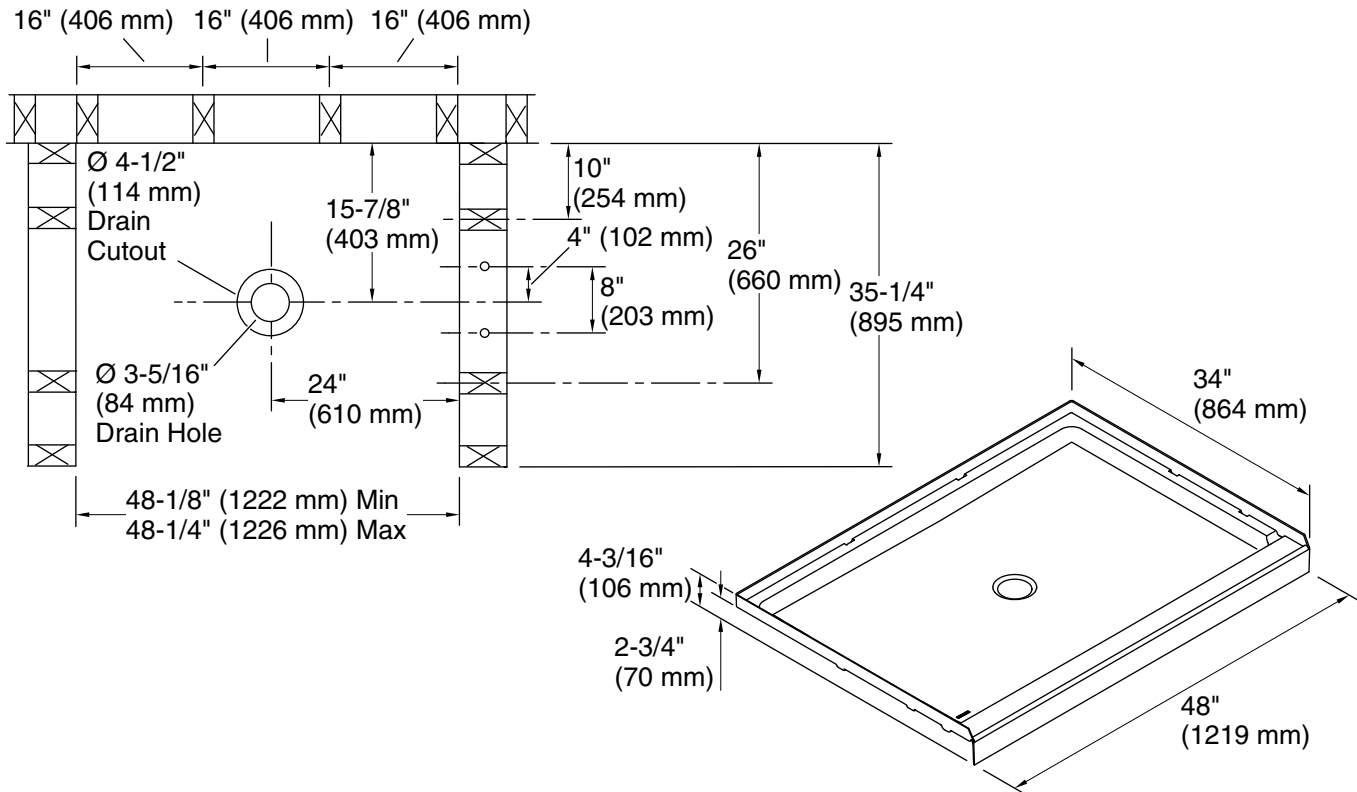

Technical Information

All product dimensions are nominal.

Installation: Three-wall alcove

Notes

Install this product according to the installation instructions.

Studs should be positioned roughly as shown.

Double studding is recommended for pivot shower door installations.