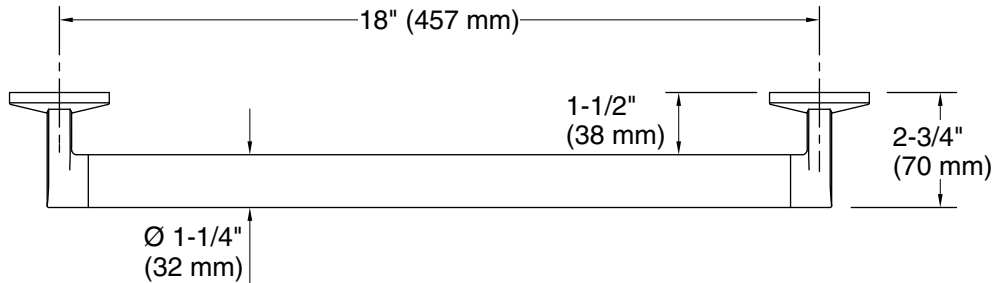

Features

- 18" (457 mm) bar.
- Provides minimum 300 lb. load capacity.
- Coordinates with other products in the Components collection.

Material

- Premium metal construction for durability and reliability.
- KOHLER finishes resist corrosion and tarnishing.

Technical Information

All product dimensions are nominal.

Installation Type: Wall-mount

Material: Zinc, Stainless Steel

Notes

Install this product according to the installation instructions.

WARNING: Risk of personal injury. The wall plates on the grab bar must be mounted to a brace between the wall studs. This will ensure that the weight of the user is adequately supported.