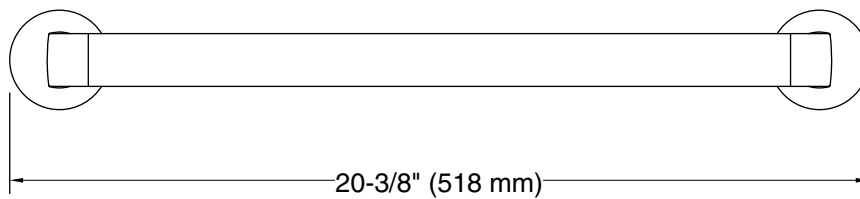

Features

- 18" (457 mm) bar.
- Provides minimum 300 lb. load capacity.
- Coordinates with other products in the Components collection.

Material

- Premium metal construction for durability and reliability.
- KOHLER finishes resist corrosion and tarnishing.

Technical Information

All product dimensions are nominal.

Installation Type: Wall-mount

Material: Zinc, Stainless Steel

Notes

Install this product according to the installation instructions.

WARNING: Risk of personal injury. The wall plates on the grab bar must be mounted to a brace between the wall studs. This will ensure that the weight of the user is adequately supported.