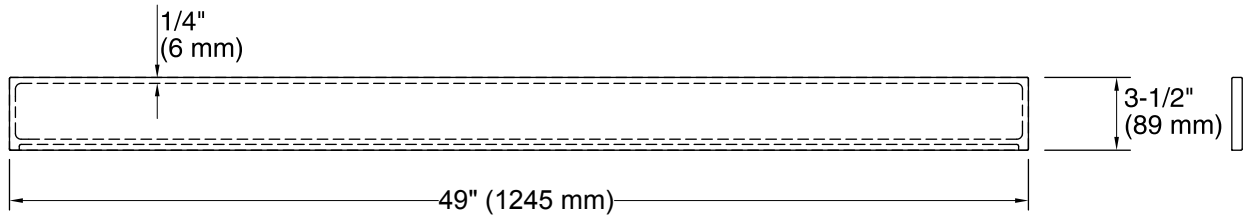

Solid/Expressions®

Bathroom Vanity Top - Back Splash

K-5447

Features

- Solid Surface
- 49" (1245 mm) x 1/2" (13 mm) x 3-1/2" (89 mm)

Codes/Standards

None Applicable

KOHLER® One-Year Limited Warranty

See website for detailed warranty information.

Available Color/Finishes

Color tiles intended for reference only.

Color	Code	Description
	S33	White Expressions
	S34	Almond Expressions
	S35	Biscuit Expressions
	S36	Ice Grey Expressions

Technical Information

All product dimensions are nominal.

Installation: ITB

Notes

Install this product according to the installation instructions.