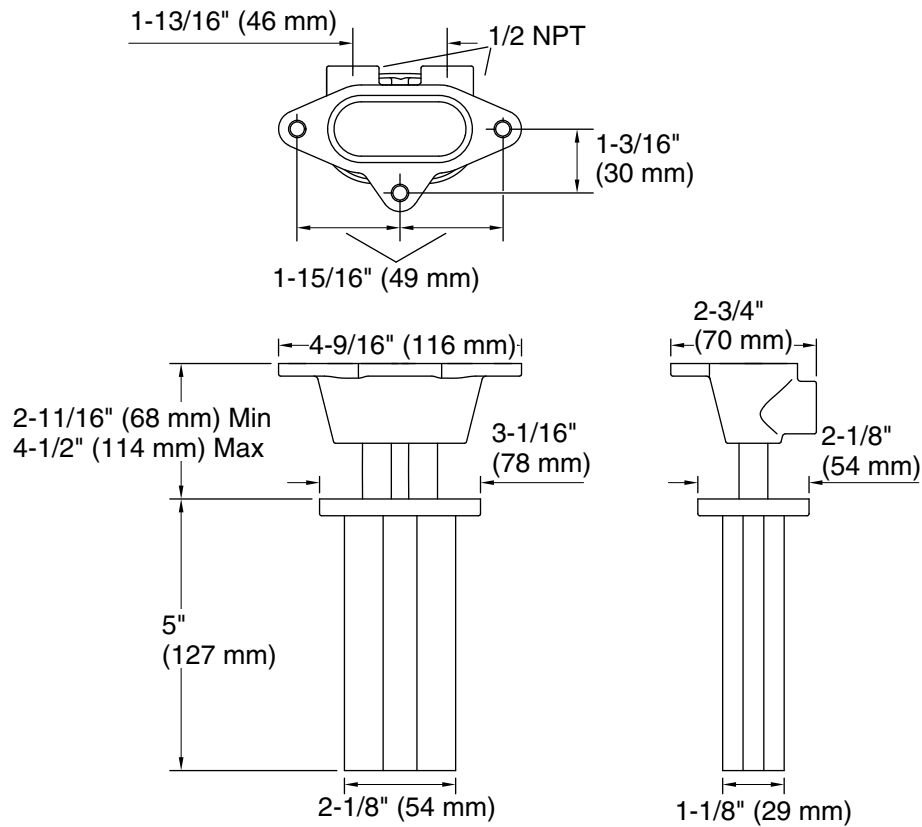

Technical Information

All product dimensions are nominal.