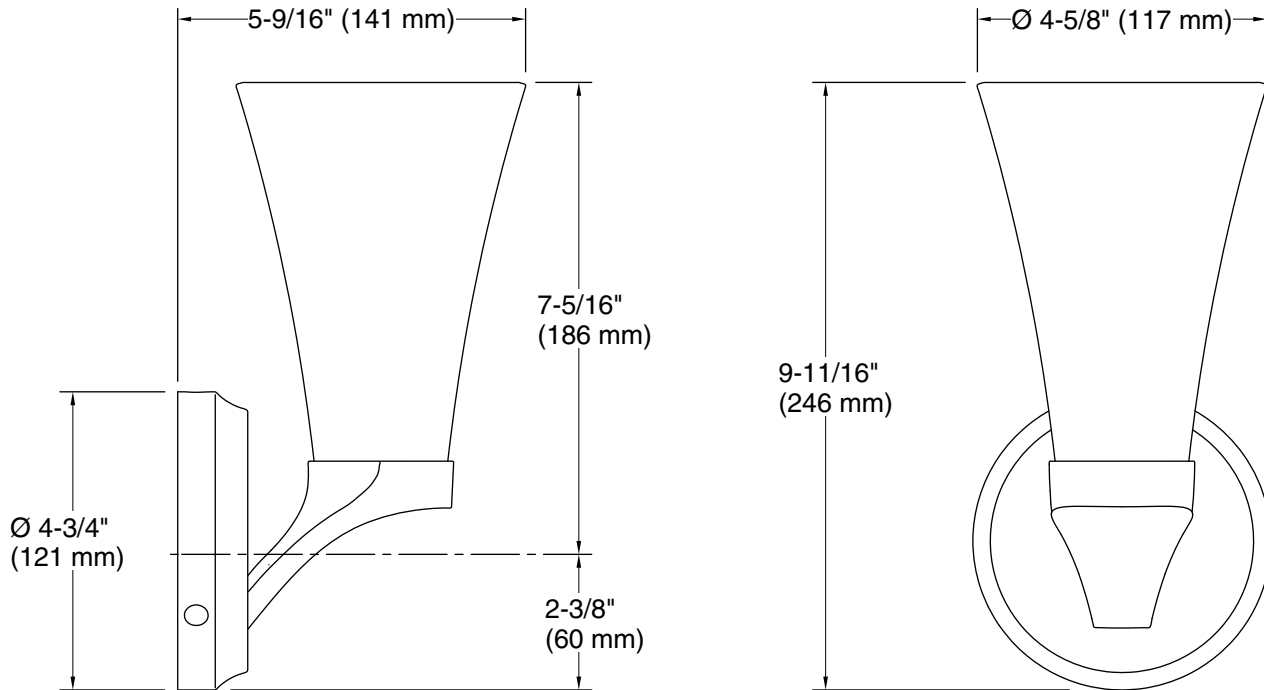

Required Electrical Service

One circuit required.

120 V, 0.5 A, 60 Hz

Technical Information

All product dimensions are nominal.

Material: Steel, Glass, Zinc, Aluminum

Number of Lights: 1

Lighting Type: Socket-based

Socket Type: E-12 Candelabra

Number of Shades: 1

Shade Type: Frosted Glass

Hanging Type: Non-hanging

Notes

Install this product according to the installation instructions.