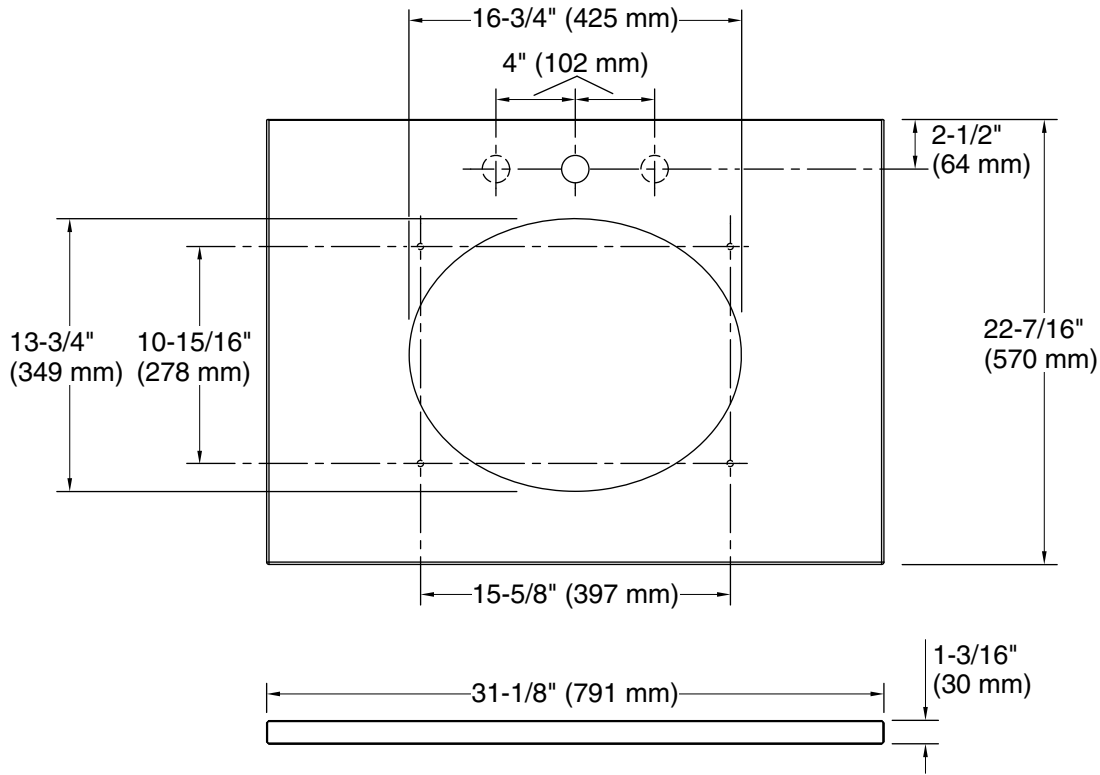

Material

- Silestone® quartz.

Installation

- Vanity top.
- Single faucet hole with pilot holes for optional 8" (203 mm) widespread faucet configuration.

Recommended Products/Accessories

K-2205 Undermount bathroom sink
K-2881 Undermount bathroom sink
K-2874 Bathroom Sink
K-2210 Bathroom Sink

Optional Products/Accessories

K-28262 Silestone® quartz 31" backsplash
K-28266 Silestone® quartz side splash

Included Components

Additional Components:
Mounting Screws

Codes/Standards

None Applicable

KOHLER® One-Year Limited Warranty

Technical Information

All product dimensions are nominal.

Installation: Vanity top/ITB

Number of deck holes: 1

Notes

Install this product according to the installation instructions.