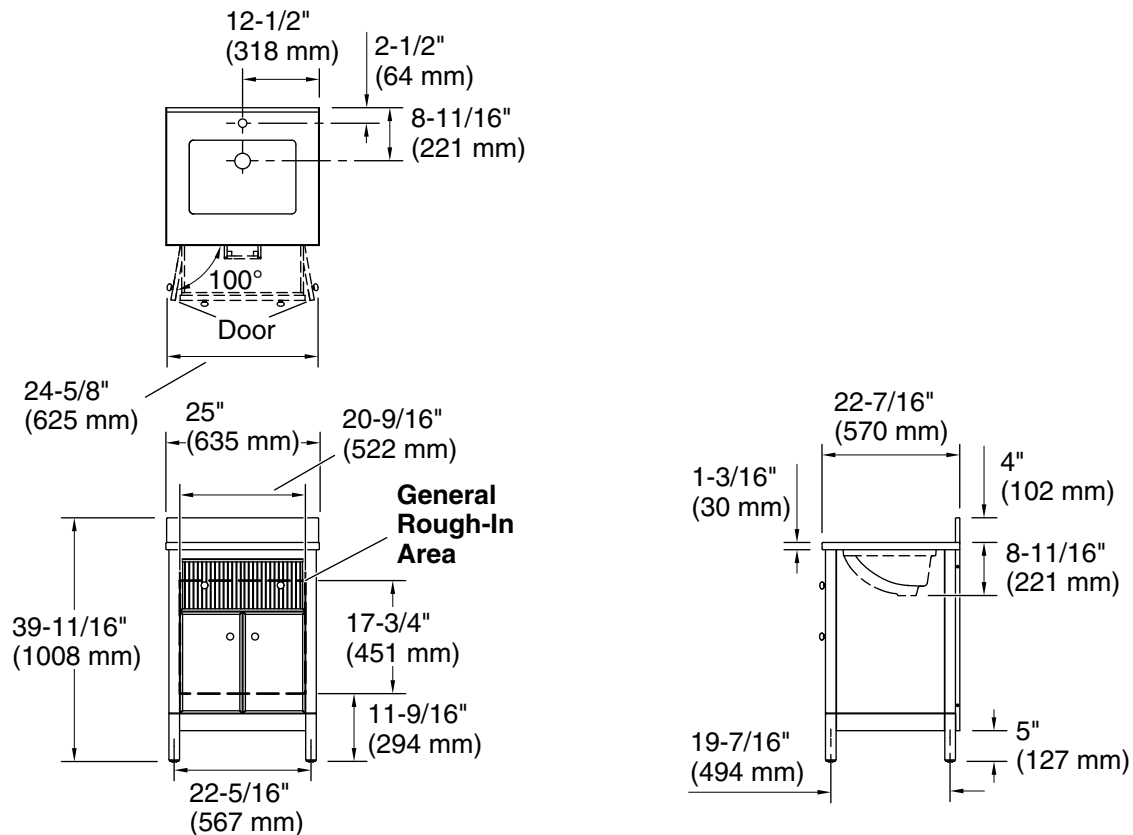

Technical Information

All product dimensions are nominal.

Notes

Install this product according to the installation instructions.

Select the type of fastener based upon the wall material. Two 250 lb (113.4 kg) minimum load bearing fasteners are recommended with a lag bolt of length to clear obstacles in the wall and 5/16" washers. Calculate the proper lag bolt length by adding the 1-1/2" (38 mm) backing material, plus the wallboard thickness, plus the back rail thickness.