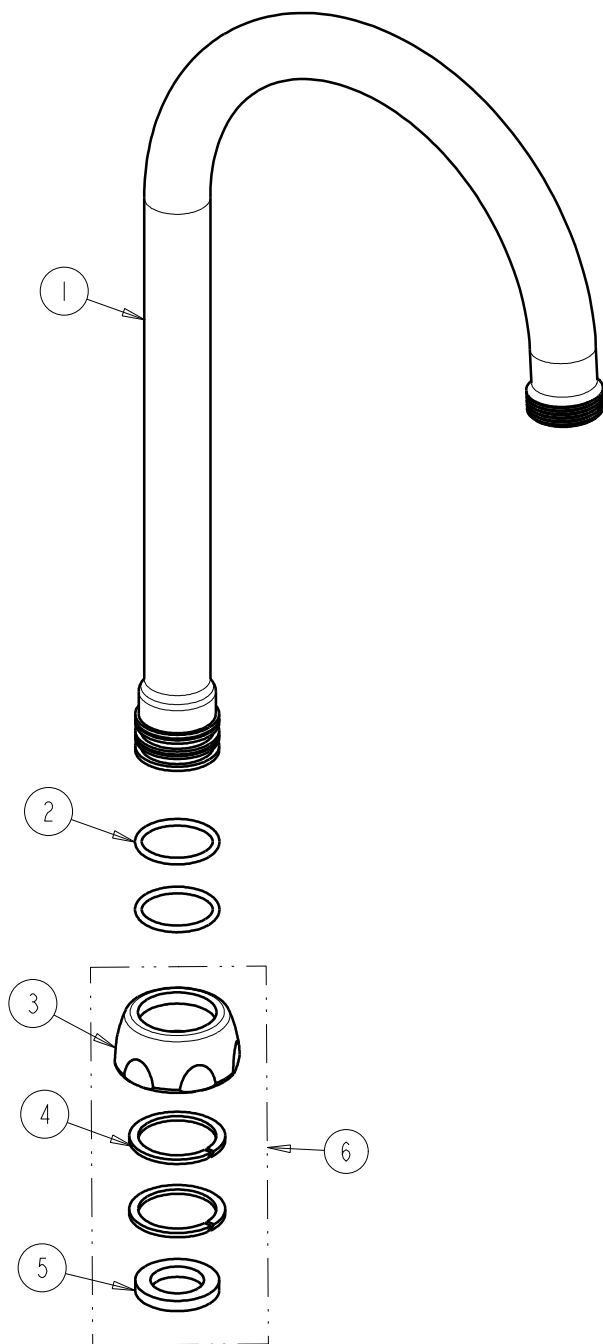

CHICAGO FAUCETS
 a Geberit company

2100 South Clearwater Drive
 Des Plaines, IL 60018
 Phone: 847-803-5000
 Fax: 847-803-5454
 www.chicagofaucets.com

REPAIR PARTS

FITTING NO.

GN2AJKABCP

SUBMITTED MODEL NO.

BY: SID DATE: 04-28-10

CHK: *[Signature]* REV:

ITEM NO.

FOR TECHNICAL ASSISTANCE
 1-800-TEC-TRUE (1-800-832-8783)

ITEM	PART NO.	DESCRIPTION
1	-----	TUBE SPOUT
2	50-035JKNF	O RING 0.739 X .070
3	1100-208JKCP	NUT, SPOUT 1-1/16-18 UNEF
4	50-036JKNF	SPLIT WASHER
5	340-004JKNF	CELCON WASHER
6	226-TJKCP	KIT, BAG WASHERS AND NUT