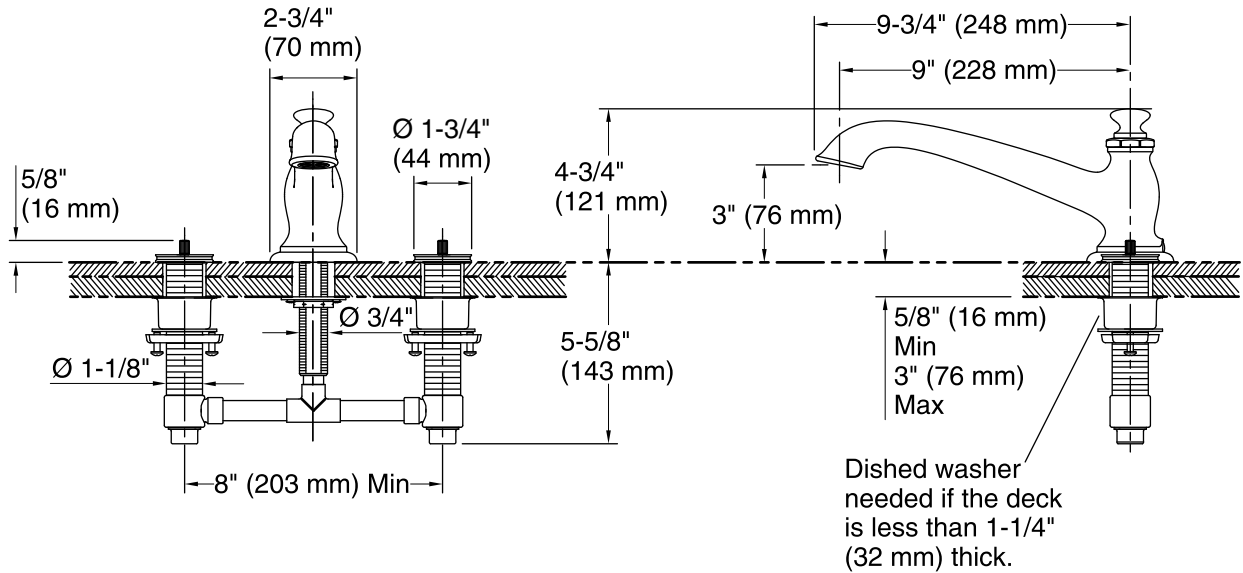

Features

- 9" (229 mm) spout reach.
- 3" (76 mm) high non-diverter spout.
- Variety of handle style options. (sold separately)

Material

- Brass construction.

Installation

- Finished deck-mount installation only.

Required Accessories

K-T98071-3M Deck-mount Bath Faucet Trim

or

K-T98071-4 Deck-mount Bath Faucet Trim

or

K-T98071-9M Bath- or Deck-Mount Handles

Codes/Standards

ASME A112.18.1/CSA B125.1

Technical Information

All product dimensions are nominal.

Spout:

Spout reach: 9" (229 mm)

Notes

IMPORTANT! Artifacts deck-mount handles are only compatible with the valve included with the Artifacts deck-mount faucets. Do not install to a K-300 bath valve.