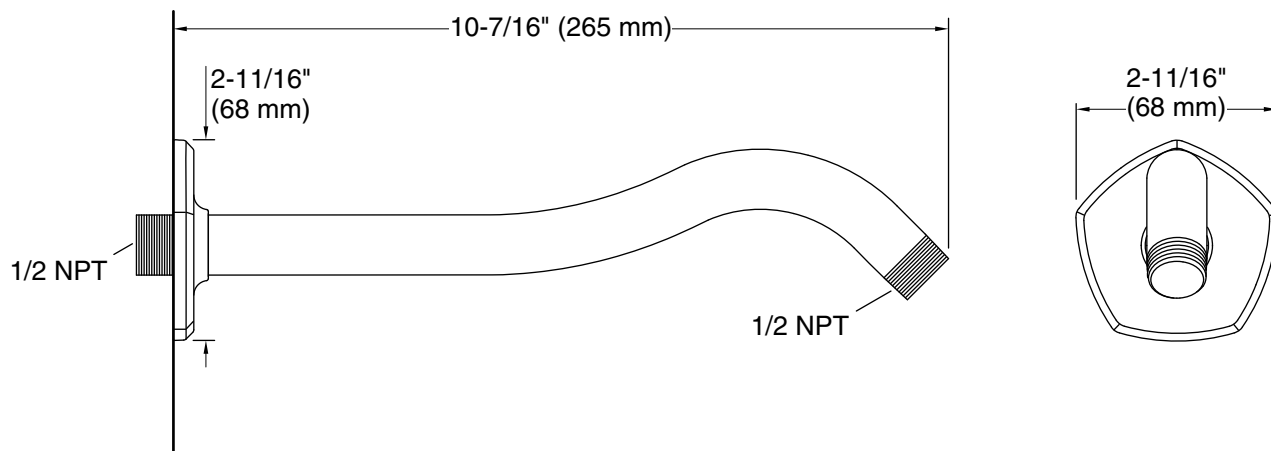

Features

- Part of the Occasion bathroom faucet and accessory collection
- 10-1/2" (267 mm) x 2-3/4" (70 mm) x 2-3/4" (70 mm)

Material

- Durable metal construction
- KOHLER finishes resist corrosion and tarnishing

Technical Information

All product dimensions are nominal.