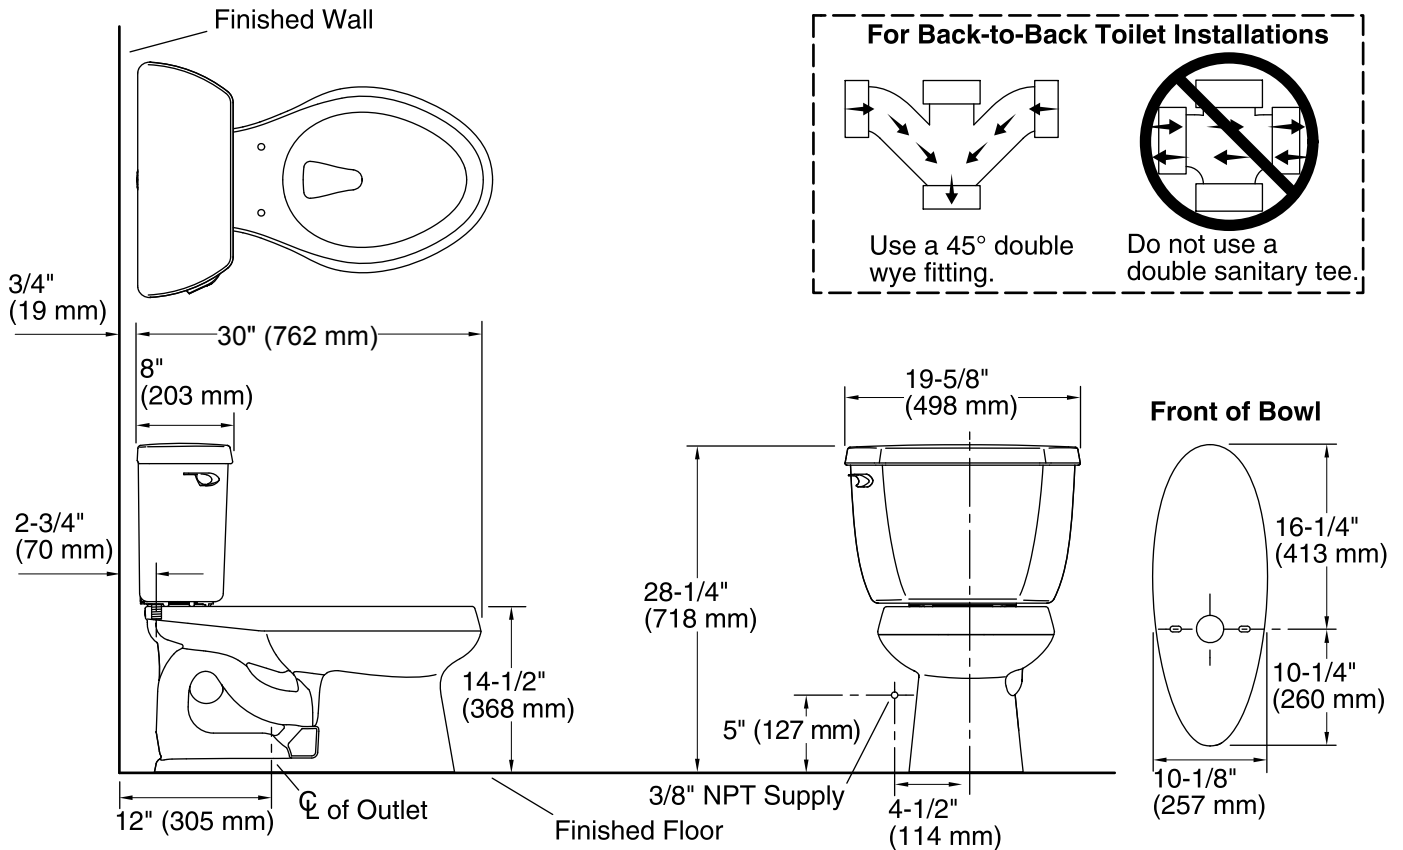

### Features

- Vitreous china.
- Regular height Elongated bowl.
- Class Five® flushing system.
- Includes left-hand polished chrome trip lever.
- 1.28 gpf (4.8 lpf).
- 2-1/8" (54 mm) fully glazed trapway.
- 12" (305 mm) rough-in.
- Less seat and supply.
- 11-1/4" (286 mm) x 8-1/4" (210 mm) water area.
- 30" (762 mm) x 19-5/8" (498 mm) x 28-1/4" (718 mm).
- Floor mount / Floor outlet.

### Components

Product includes:

- K-4198 Elongated Bowl
- K-4436 Toilet Tank

Additional included component/s: Tank cover, Trip lever, Bolt cap accessory pack, and Tank accessory pack.

## Technical Information

All product dimensions are nominal.

Toilet type:	Two-piece, Floor-mount
Waste Outlet:	Floor
Bowl shape:	Elongated front
Flush type:	Class Five®
Trap passageway:	2-1/8" (54 mm)
Water Consumption	
Full:	1.28 gpf (4.8 lpf)
Water surface size:	11-1/4" x 8-1/4" (286 mm x 210 mm)
Rim to water surface:	5-1/4" (133 mm)
Rough-in:	12" (305 mm)
Seat-mounting holes:	5-1/2" (140 mm)

## Notes

Install this product according to the installation instructions.

For back-to-back toilet installations: Use only a 45° double wye fitting.