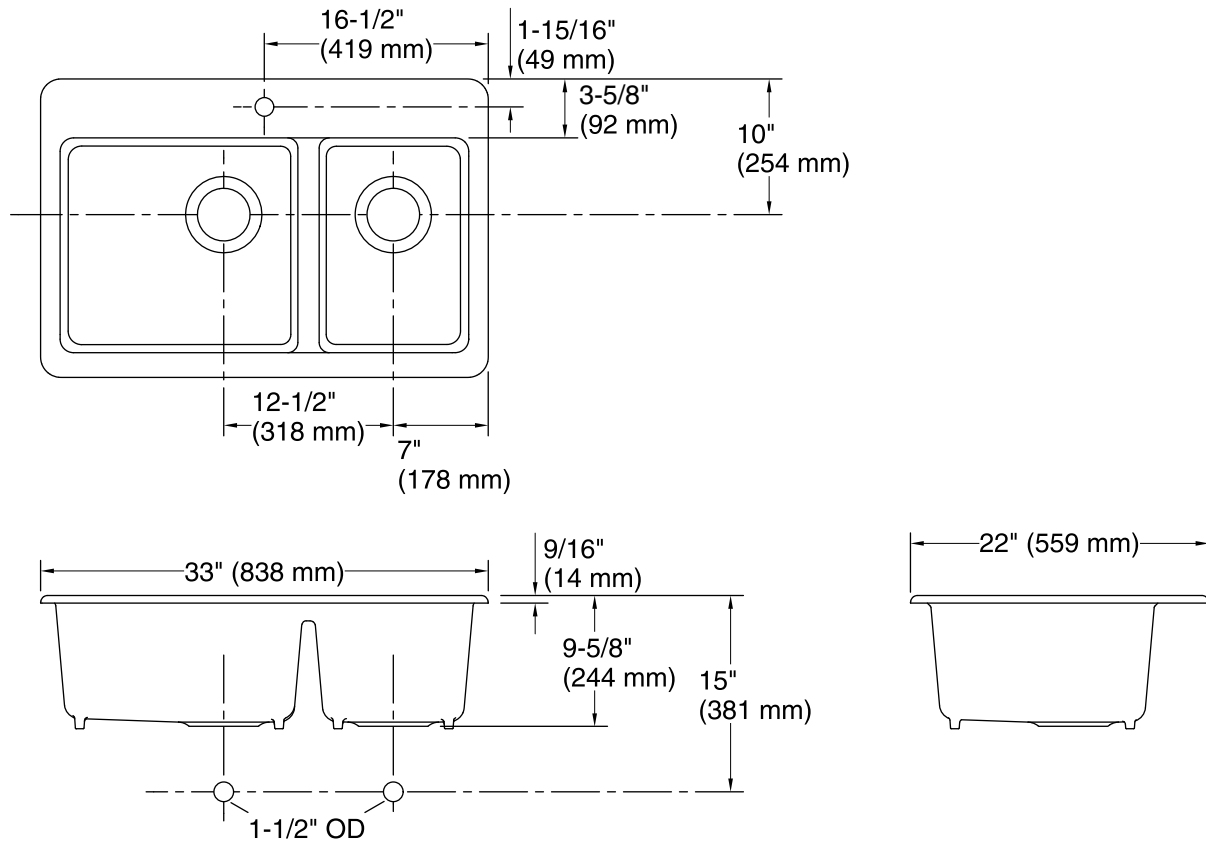

Features

- 33-inch minimum base cabinet width.
- Large/medium bowls.
- 9-inch depth.
- Single faucet hole.
- Bowl slopes 2 degrees toward drain to minimize water pooling.
- Offset drains increase workspace in the sink and storage space underneath.
- Includes K-6239 colander with integral cutting board and K-9234 left-hand bottom sink rack.

Included Components

Product consists of:

K-9234 Left-Bowl Sink Rack
K-6239 Colander with Cutting Board

Codes/Standards

ASME A112.19.1/CSA B45.2

KOHLER® Enameled Cast Iron Kitchen Sink Lifetime Limited Warranty

Technical Information

All product dimensions are nominal.

Bowl configuration: Off-set Large/small

Installation: Top-mount

Min. base cabinet width: 36" (914 mm)

Bowl area (Left): Length: 17-9/16" (446 mm)
 Width: 17-1/4" (438 mm)
 Bowl depth: 9" (229 mm)
 Water depth: 9" (229 mm)

Bowl area (Right): Length: 11-1/16" (281 mm)
 Width: 17-1/4" (438 mm)
 Bowl depth: 9" (229 mm)
 Water depth: 9" (229 mm)

Number of deck holes: 1

Faucet hole(s): 1-3/8" (35 mm)

Drain hole: 3-7/8" (98 mm)

Template: 1166727-7, required, included