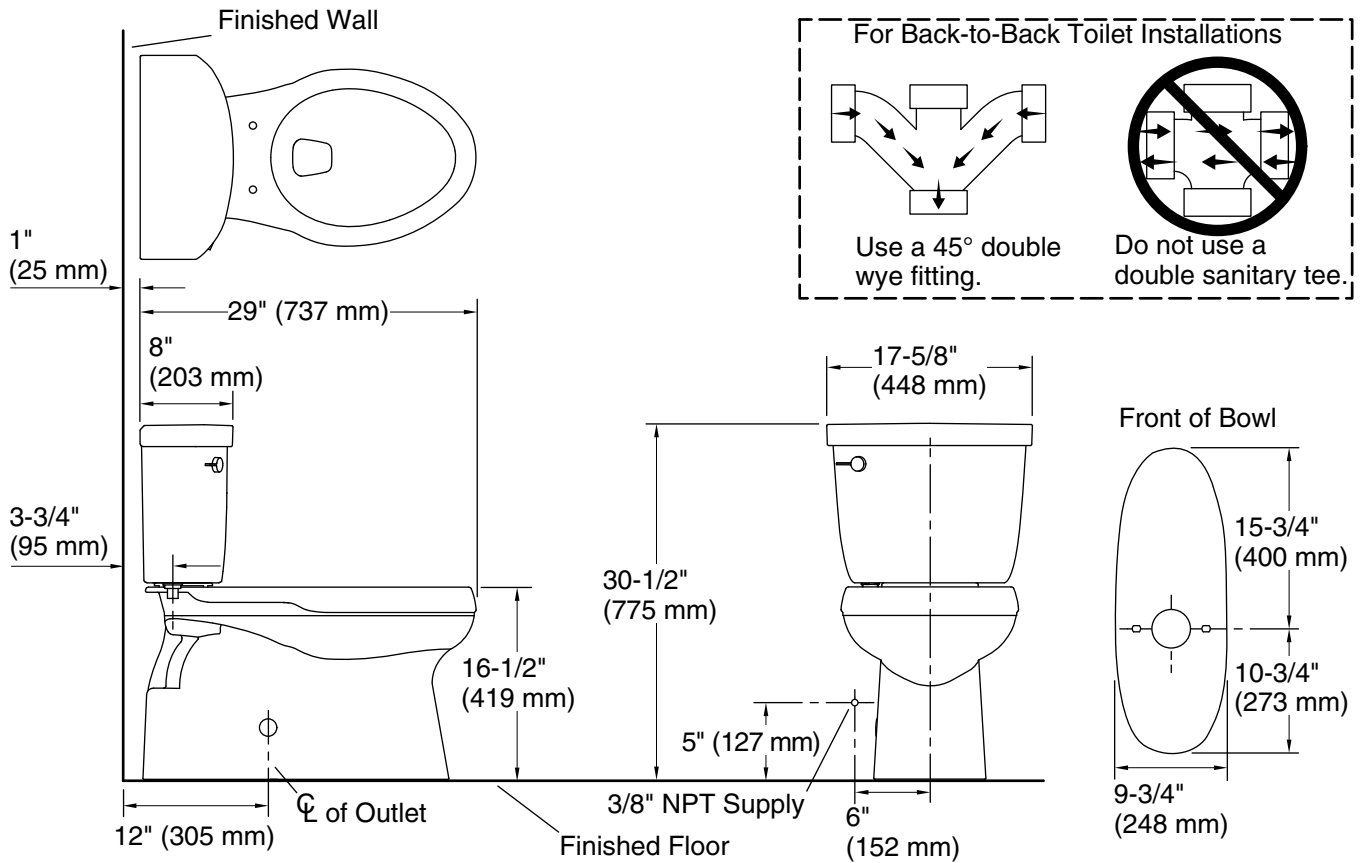

## Features

- Two-piece design.
- Elongated bowl offers added room and comfort.
- Skirted trapway simplifies cleaning.
- Comfort Height® feature offers chair-height seating that makes sitting down and standing up easier for most adults.
- 1.28 gpf (4.8 lpf).
- Left-hand Polished Chrome trip lever.
- 2-1/8" (54 mm) fully glazed trapway.
- Patented ReadyLock™ installation system, a simple solution for skirted toilets, saves time, hassle, and eliminates the need to drill into the floor for standard 12" (305 mm) rough-in.
- Combination consists of the K-5309 bowl and the K-4369 tank.
- Coordinates with other products in the Cimarron collection.

## Installation

- Standard 12" (305 mm) rough-in; 10" (254 mm) and 14" (356 mm) rough-in kits also available.
- Seat and supply line sold separately.

For the most current Specification Sheet, go to [www.kohler.com](http://www.kohler.com).

5-29-2021 19:46 - US/CA/MX

THE BOLD LOOK  
OF **KOHLER**®

**Cimarron® Comfort Height®**  
Two-piece elongated 1.28 gpf chair height toilet  
**K-5310**

**Technical Information**

All product dimensions are nominal.

Toilet type:	Two-piece, Floor-mount
Waste Outlet:	Floor
Trap passageway:	2-1/8" (54 mm)
Water Consumption	
Full:	1.28 gpf (4.8 lpf)
Water surface size:	9-5/8" x 6-5/8" (244 mm x 168 mm)
Rim to water surface:	6-3/8" (163 mm)
Rough-in:	12" (305 mm)