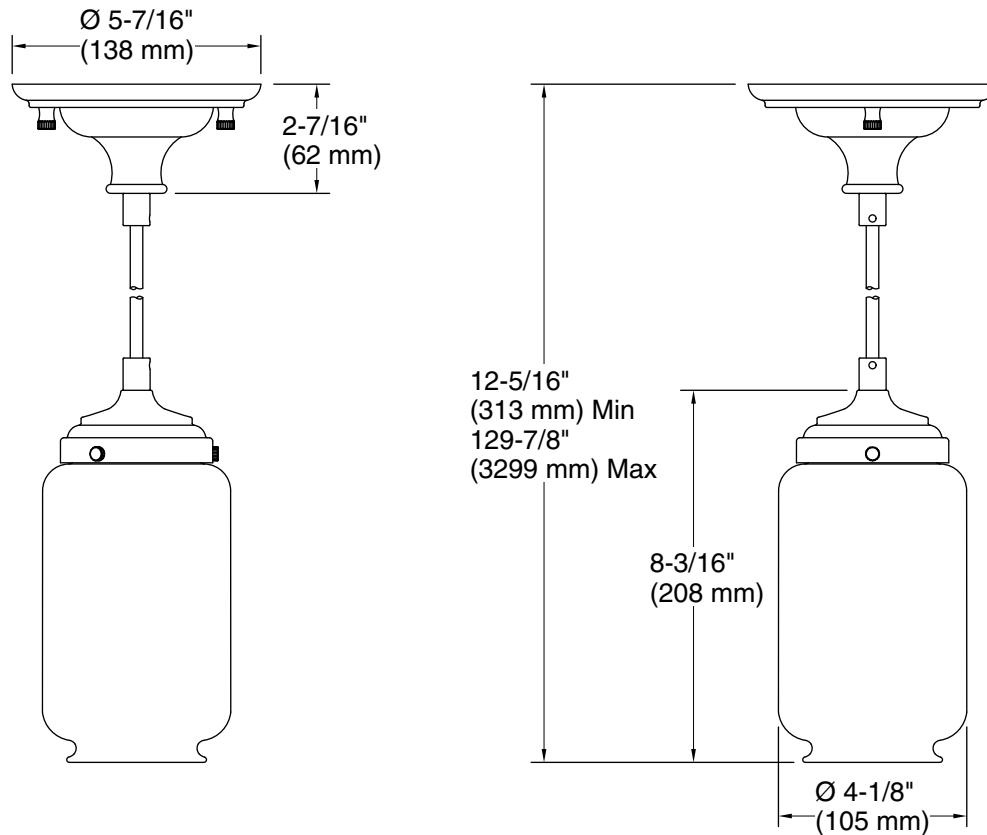

Features

- Complements Artifacts faucets and accessories
- Versatile design that features a frosted shade surrounded by a clear glass shade
- For a vintage look, remove the optional frosted glass and add any E26 medium-base Edison bulb (sold separately)
- For soft lighting, use an E26 medium-base type B light bulb with the frosted shade (bulb sold separately)
- A 7.5' (2.3 m) cord offers many height options

Required Electrical Service

One dedicated circuit required.

Lights: 120 V, 60 Hz

Technical Information

All product dimensions are nominal.

Installation Type: Ceiling-mount

Material: Brass

Number of Lights: 1

Lighting Type: Socket-based

Socket Type: E-26 Medium

Number of Shades: 2

Hanging Type: Cord

Height: 12-5/16" (312 mm) -

129-7/8" (3299 mm)

Electrical component rating: Socket Rating: 60 Hz, 40 W, 450 Lumens, 3000K