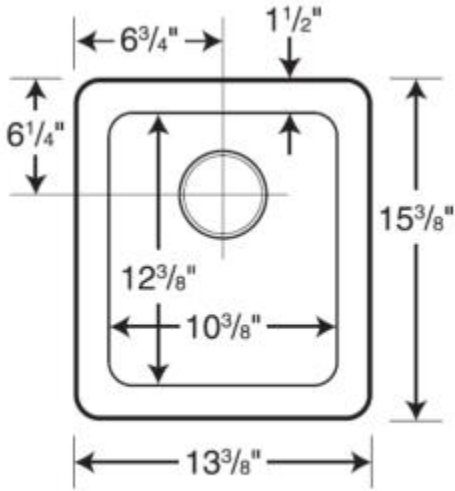

US-1210 13 x 15 Swanstone® Undermount Entertainment Sink

Model number:

US01513SB.010

Dimensions: 15.375" x 7"

Installation: Undermount

Material: Swanstone®

Standard Features:

- Great size for a bar or island area.
- Hot pots & boiling water will not harm.
- Capacity: 2 1/2 gallons
- Mounts underneath your choice of countertop for high-design appeal.
- Every Swanstone® product proudly holds Greenguard® and Greenguard® Gold Certifications, meeting strict requirements for safe indoor use.

US-1210 13 x 15 Swanstone® Undermount Entertainment Sink

Model number:

US01513SB.010

Dimensions: 15.375" x 7"

Installation: Undermount

Material: Swanstone®

Capacity: 2 1/2 gallons

Dimensions

15 1/2 x 7 In.
(391 x 178 mm)

Type Of Sink

Kitchen

Number Of Bowls

One

Project:

Contractor:

Representative: