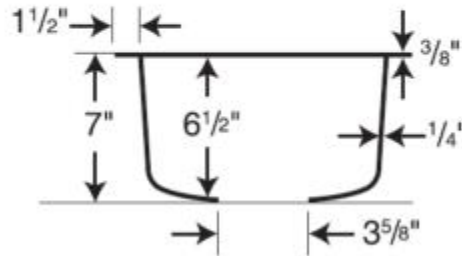

US-1210 13 x 15 Swanstone® Undermount Entertainment Sink

Model number:

US01513SB.010

Dimensions: 15.375" x 7"

Installation: Undermount

Material: Swanstone®

Capacity: 2 1/2 gallons

Dimensions