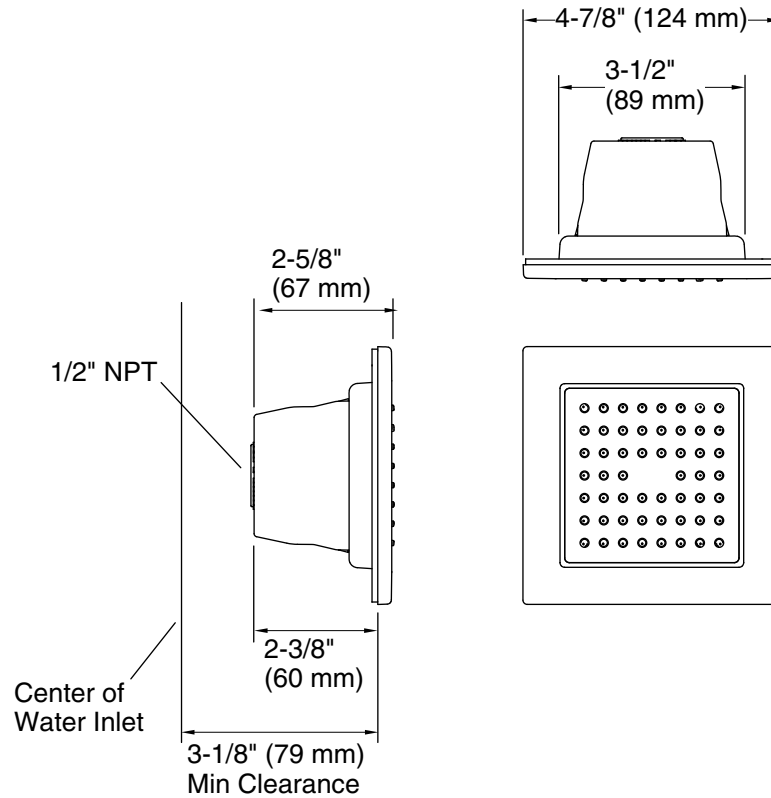

Features

- Single-function 54-nozzle body spray delivers a soothing spray.
- 2.5 gpm (9.5 lpm) maximum flow rate.
- Fully adjustable sprayface pivots for targeted hydromassage.
- MasterClean™ sprayface features an easy-to-clean surface that withstands mineral buildup.
- Low-profile design complements any décor.
- 1/2" NPT connection.

Technical Information

All product dimensions are nominal.

Drain included: No

Notes

For use with automatic compensating valves rated at 2.5 gal/min (9.5 l/min) or less.

Install this product according to the installation guide.