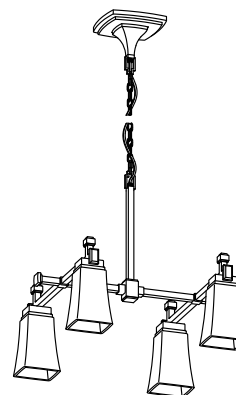

## Features

- Clear, bell-shaped shades hang delicately from chunky bars and square bases in versatile, traditionally inspired designs
- Coordinates with faucets in the Riff collection
- Requires four bulbs with medium (E26) base; T10 bulb recommended (sold separately)
- Suitable for damp locations, per UL 1598
- Includes installation hardware

## Material

- Premium metal and glass construction
- Manufactured with quality materials and complemented with a meticulous finishing process
- Durable finishes engineered to last and designed to coordinate with KOHLER faucet finishes

## Technical Information

All product dimensions are nominal.

|                   |                                       |
|-------------------|---------------------------------------|
| Material:         | Steel, Aluminum, Zinc, Glass          |
| Number of Lights: | 4                                     |
| Lighting Type:    | Socket-based                          |
| Socket Type:      | E-26 Medium                           |
| Number of Shades: | 4                                     |
| Shade Type:       | Glass - clear                         |
| Hanging Type:     | Chain                                 |
| Height:           | 31-1/4" (794 mm) - 101-1/2" (2578 mm) |