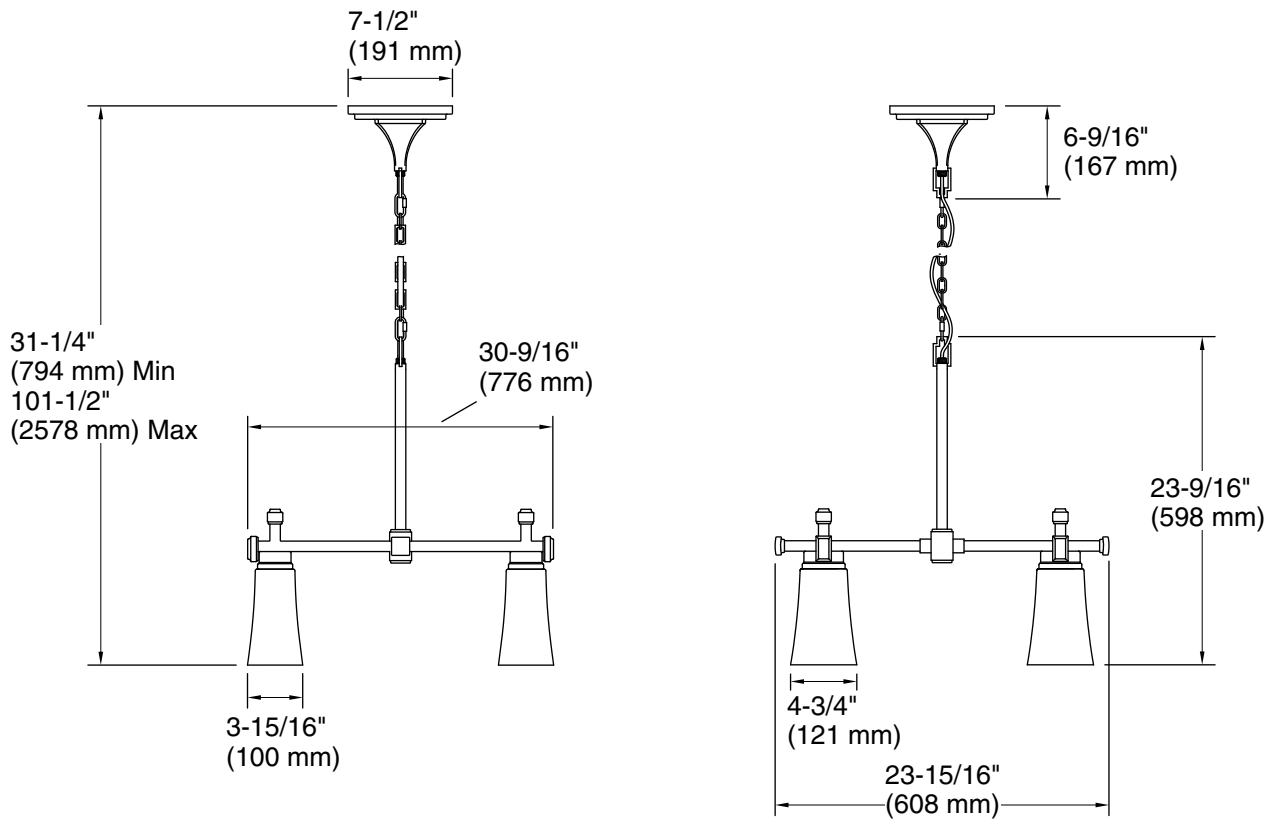

Required Electrical Service

One circuit required.

120 V, 60 Hz

Technical Information

All product dimensions are nominal.

Material:	Steel, Aluminum, Zinc, Glass
Number of Lights:	4
Lighting Type:	Socket-based
Socket Type:	E-26 Medium
Number of Shades:	4
Shade Type:	Glass - clear
Hanging Type:	Chain
Height:	31-1/4" (794 mm) - 101-1/2" (2578 mm)