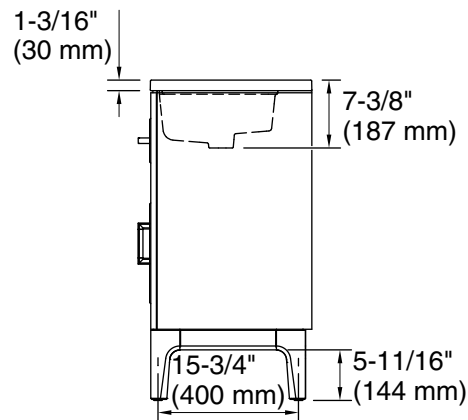

Technical Information

All product dimensions are nominal.

Notes

Install this product in accordance with the installation instructions.