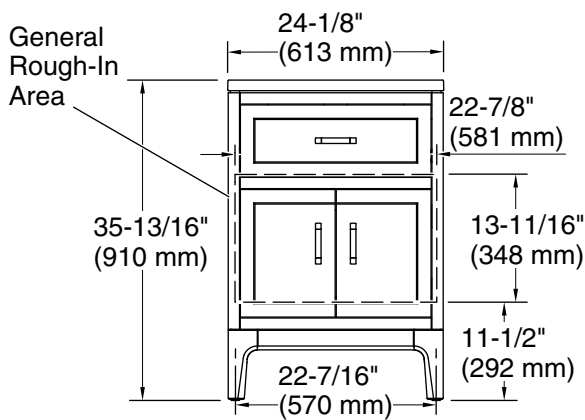

Technical Information

All product dimensions are nominal.

Notes

Install this product in accordance with the installation instructions.