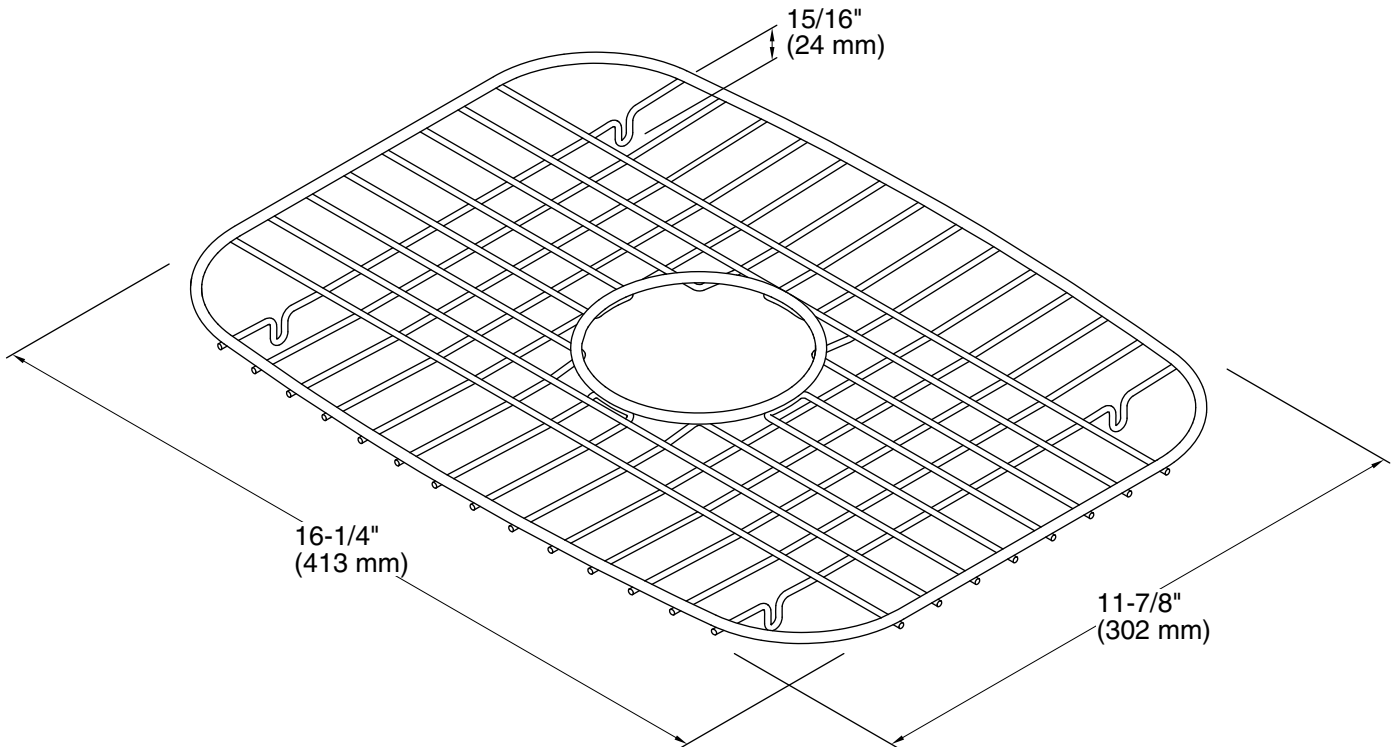

Technical Information

All product dimensions are nominal.

Material: Stainless Steel