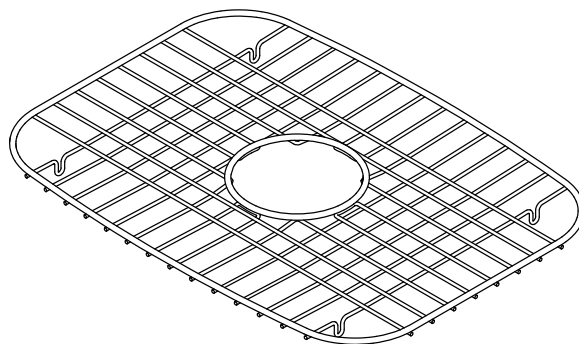

Features

- Single rack.
- Center drain opening.
- Rests on nonabrasive plastic feet, which will not harm the sinks finish.
- Fits STERLING Springdale® single-bowl, model 11449, and the large bowl of the STERLING McAllister® large/medium, model 11409.

Material

- Stainless steel construction.

Recommended Products/Accessories

K-23729 Stainless steel cleaner

Codes/Standards

None Applicable

STERLING® Warranty - Stainless Steel Sinks

See website for detailed warranty information.

Available Colors/Finishes

Color tiles intended for reference only.

Color Code Description

	ST	Stainless Steel