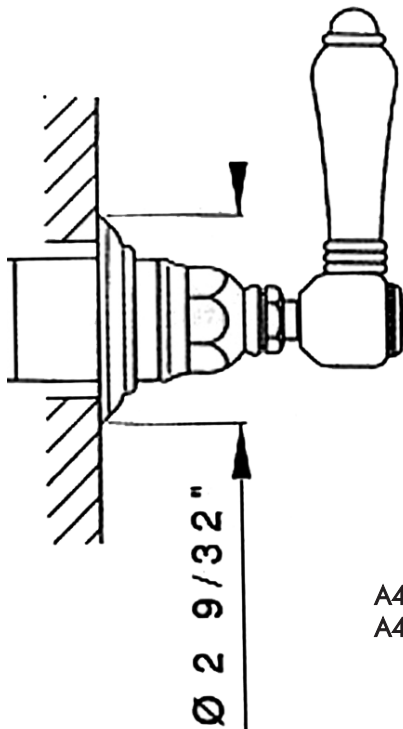

A4912LM & A4912LP