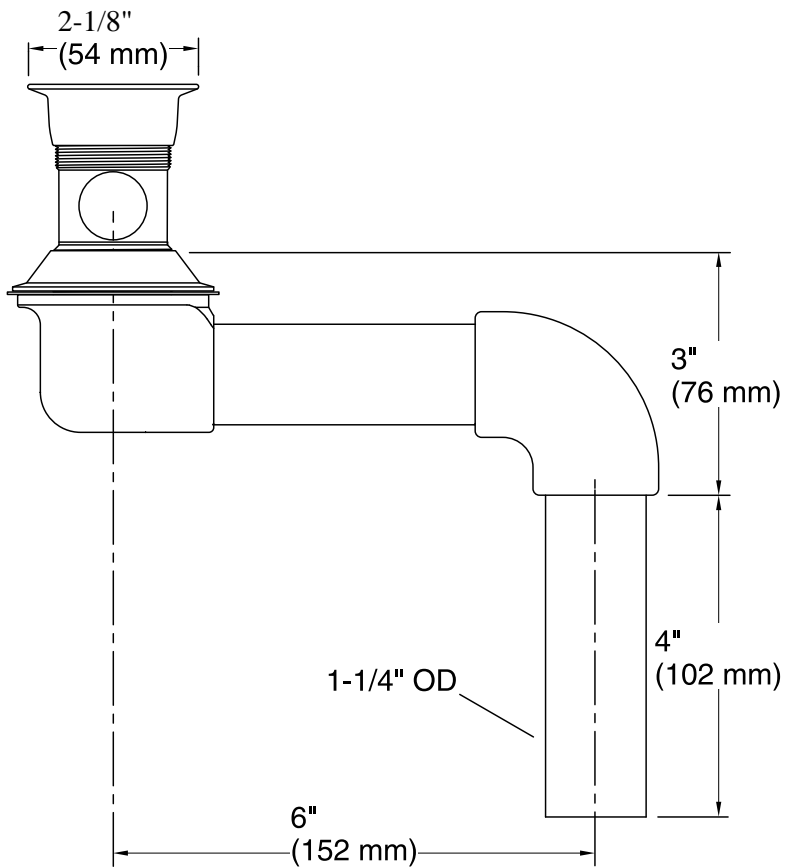

Features

- 1-1/4" (32 mm) connection.
- Intended for bathroom sink installations.
- Grid drain.
- 6" (152 mm) offset.

Material

- Brass.
- With overflow.

Recommended Products/Accessories

K-23726 Drain treatment
K-23723 Faucet cleaner

Technical Information

All product dimensions are nominal.

Notes

Install this product according to the installation guide.