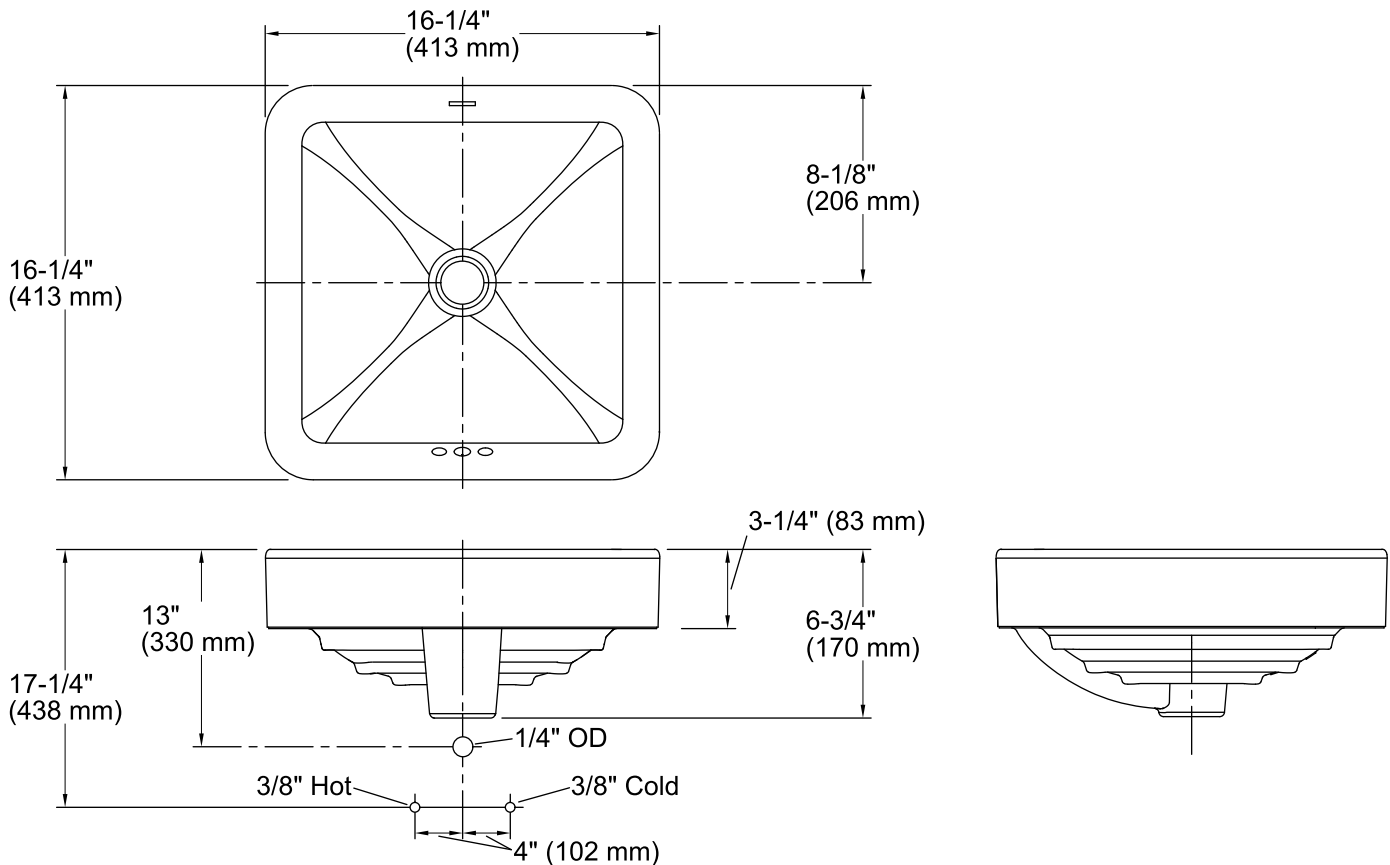

## Features

- Vitreous china.
- Above-counter.
- Square basin with a contemporary design.
- With overflow.
- No faucet holes; requires wall- or counter-mount faucet.
- 16-1/4" (413 mm) x 16-1/4" (413 mm)

## Technical Information

All product dimensions are nominal.

Bowl configuration:	Single
Installation:	Above-counter
Bowl area (Only)	Length: 15-3/4" (400 mm) Width: 15-3/4" (400 mm) Water depth: 3-3/4" (95 mm)
Drain hole:	1-3/4" (44 mm)
Template:	Above-counter, 1144642-7, required, included