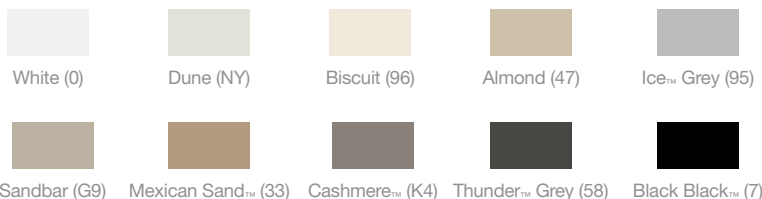

Color options:

WaterSense-labeled toilets use at least 20% less water than standard 1.6-gallon toilets while still meeting strict flushing performance guidelines.

THE BOLD LOOK
OF **KOHLER**®

KOHLER.com/SanSouci

Form 14-1755-1214
© 2014 Kohler Co.
Kohler, Wisconsin 53044
Printed in U.S.A.
1-800-4-KOHLER
(1-800-456-4537)