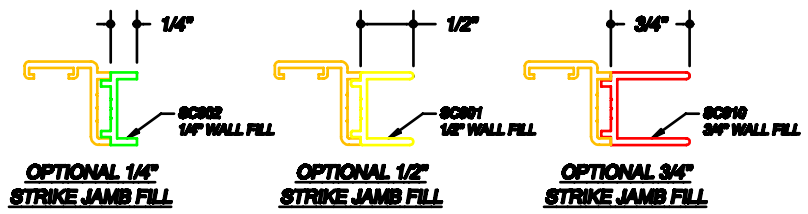

NOTE
 USE SCV52 GLAZING VINYL FOR 3/16\"/>

HORIZONTAL CROSS SECTION

VERTICAL CROSS SECTION

NOTE: GLAZING MATERIAL FOR ALL KD UNITS AND GLAZED UNITS MUST CONFORM TO ANSI Z97.1 AND CPSC STANDARD 16 CFC 1201 CATEGORY I AND II.

REV. #1
 DATE: 9/2/08

| SERIES | UNIT | WIDTH & HEIGHT | DOOR GLASS |
|---|------|----------------|-------------------------------------|
| 100, 200 500 FRAMED DOOR PIVOT | 100 | 37" X 63 3/8" | WIDTH AS DETERMINED* HEIGHT= 60" |
| | 200 | 37" X 66 7/8" | HEIGHT= 63 1/2" |
| | 500 | 37" X 70 3/8" | HEIGHT= 67" |