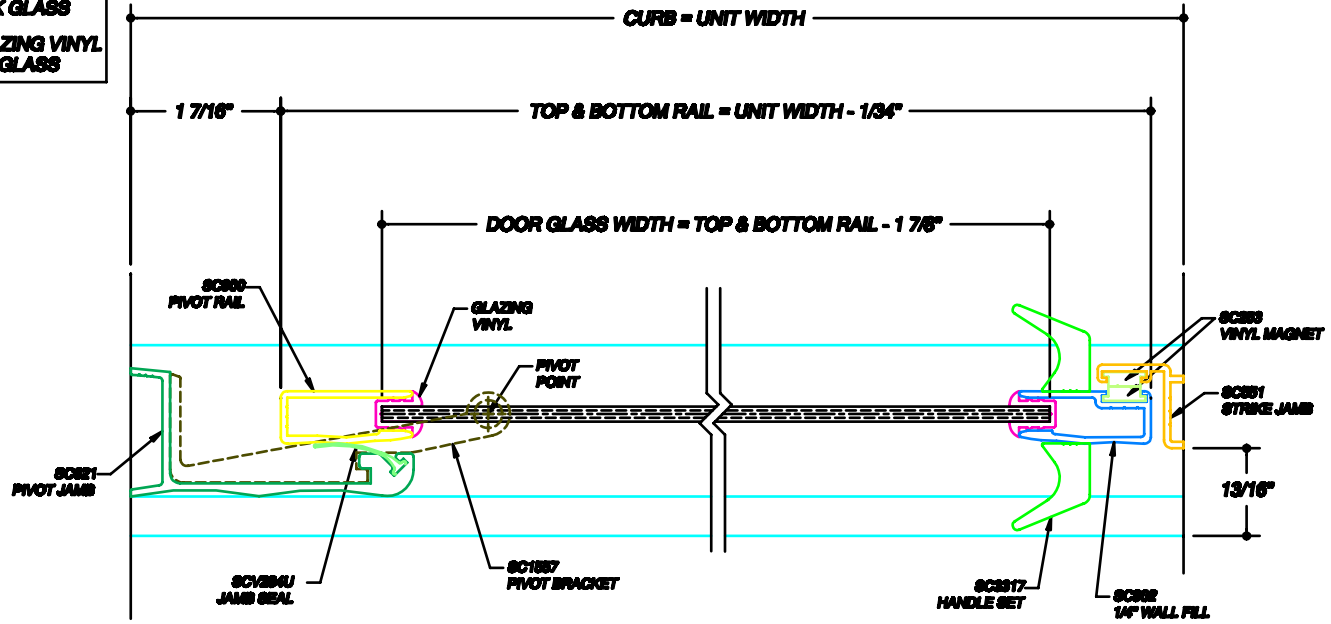

NOTE
 USE SCV52 GLAZING VINYL FOR 3/16\"/>

HORIZONTAL CROSS SECTION

VERTICAL CROSS SECTION

NOTE: GLAZING MATERIAL FOR ALL KD UNITS AND GLAZED UNITS MUST CONFORM TO ANSI Z97.1 AND CPSC STANDARD 16 CFC 1201 CATEGORY I AND II.

REV. #1
 DATE: 9/2/08

| SERIES | UNIT | WIDTH & HEIGHT | DOOR GLASS |
|---|------|----------------|-------------------------------------|
| 100, 200 500 FRAMED DOOR PIVOT | 100 | 37" X 63 3/8" | WIDTH AS DETERMINED* HEIGHT= 60" |
| | 200 | 37" X 66 7/8" | HEIGHT= 63 1/2" |
| | 500 | 37" X 70 3/8" | HEIGHT= 67" |

BASCO[®]
 SHOWER ENCLOSURES
 7201 Snider Road - Mason, Ohio 45040
 Phone (513) 573-1900 Toll Free 1-800-543-1938