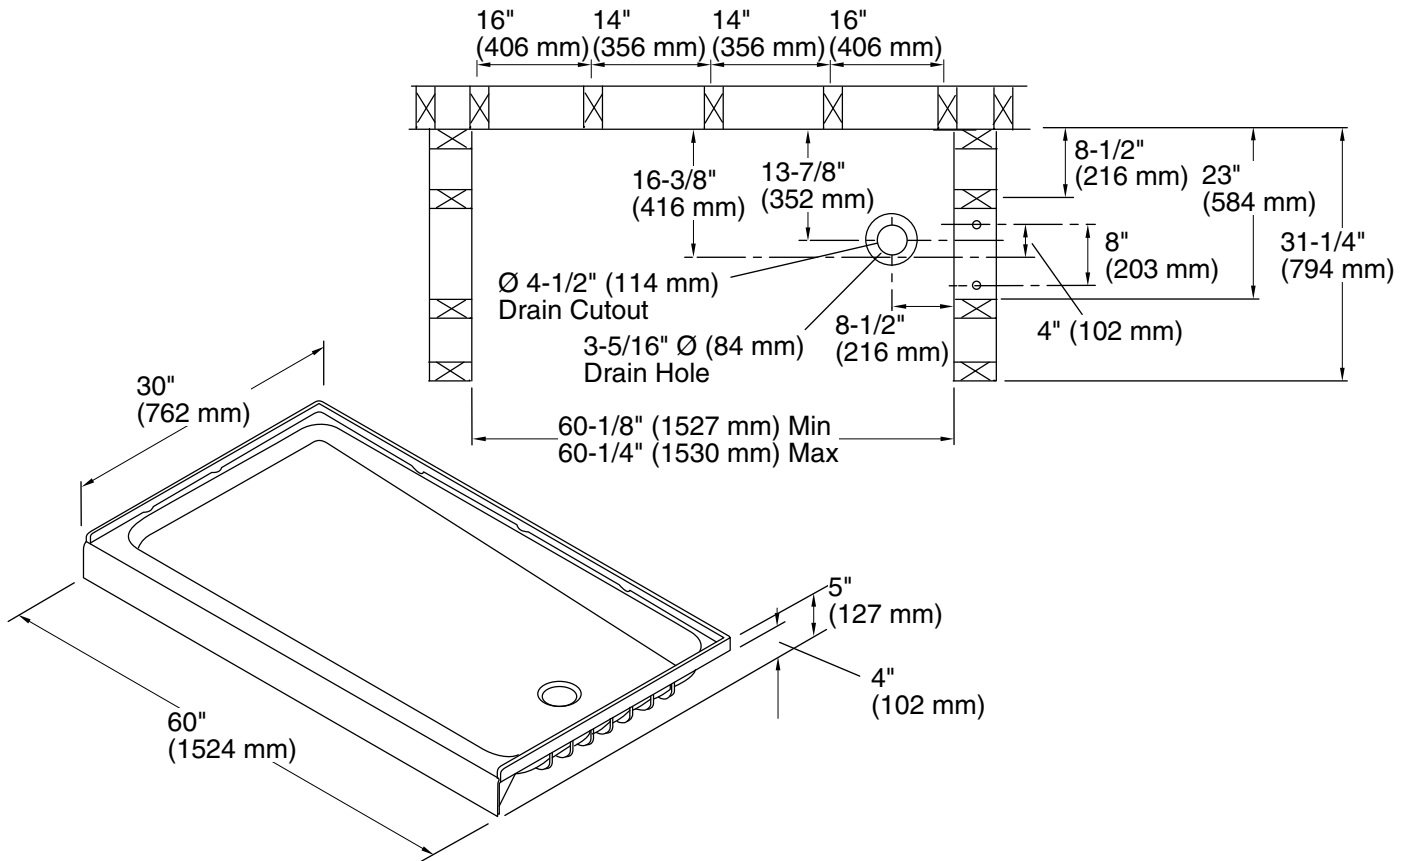

Technical Information

All product dimensions are nominal.

Installation: Three-wall alcove

Drain location: Right

Notes

Install this product according to the installation instructions.

Measure your actual product for roughing-in details.