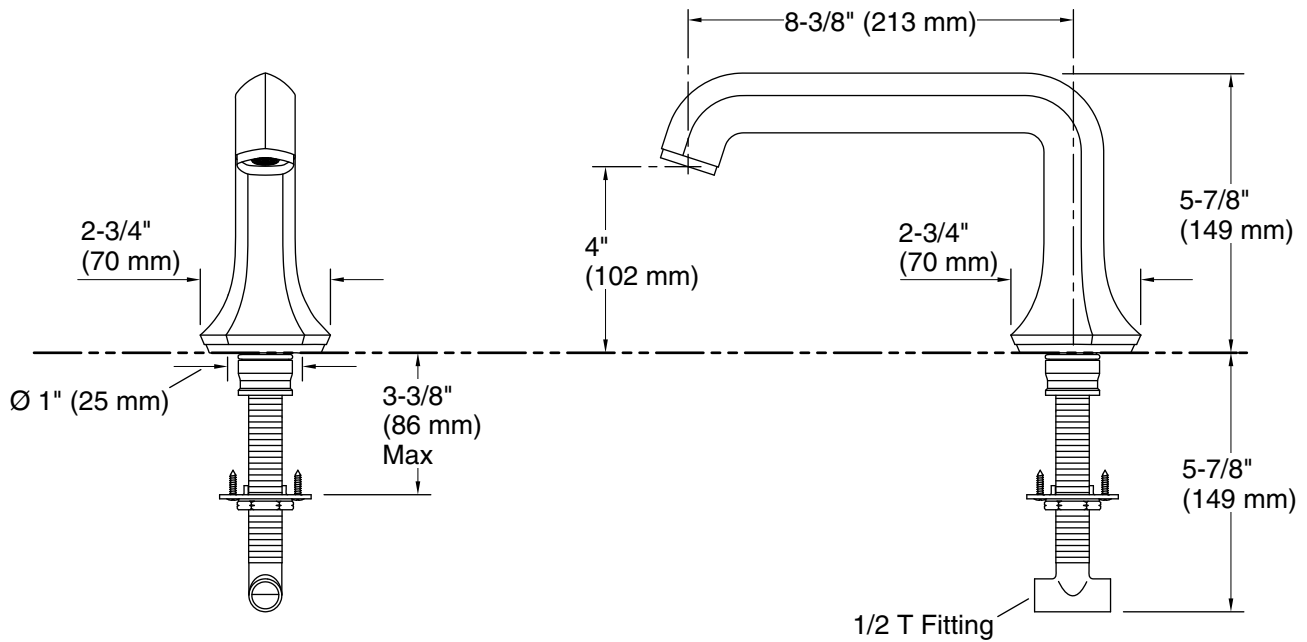

Technical Information

All product dimensions are nominal.

Drain included: No