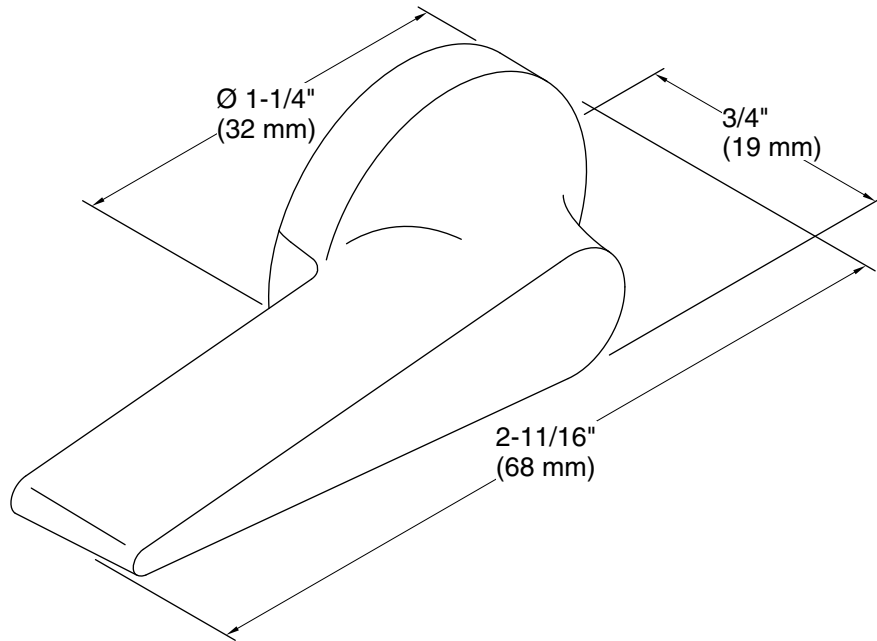

Features

- Left-hand trip lever.
- For use with the K-4007 San Souci toilet.

Material

- Premium metal construction for durability and reliability.
- KOHLER finishes resist corrosion and tarnishing.

Recommended Products/Accessories

Technical Information

All product dimensions are nominal.

Material: Metal

Notes

Install this product according to the installation guide.