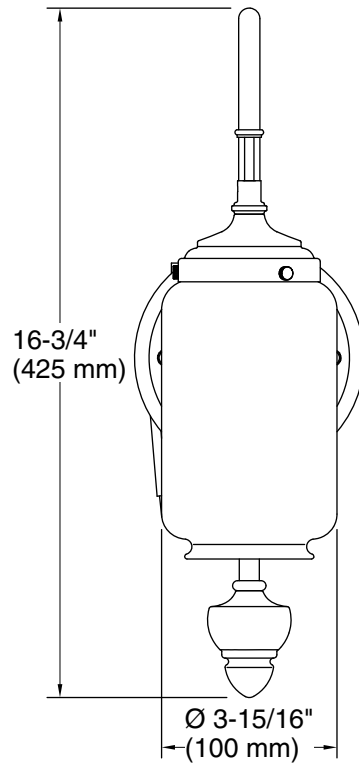

Technical Information

All product dimensions are nominal.

Material:	Brass, Glass, Zinc
Number of Lights:	1
Lighting Type:	Socket-based
Socket Type:	E-26 Medium
Number of Shades:	1
Shade Type:	Clear Glass
Hanging Type:	Adjustable pulley