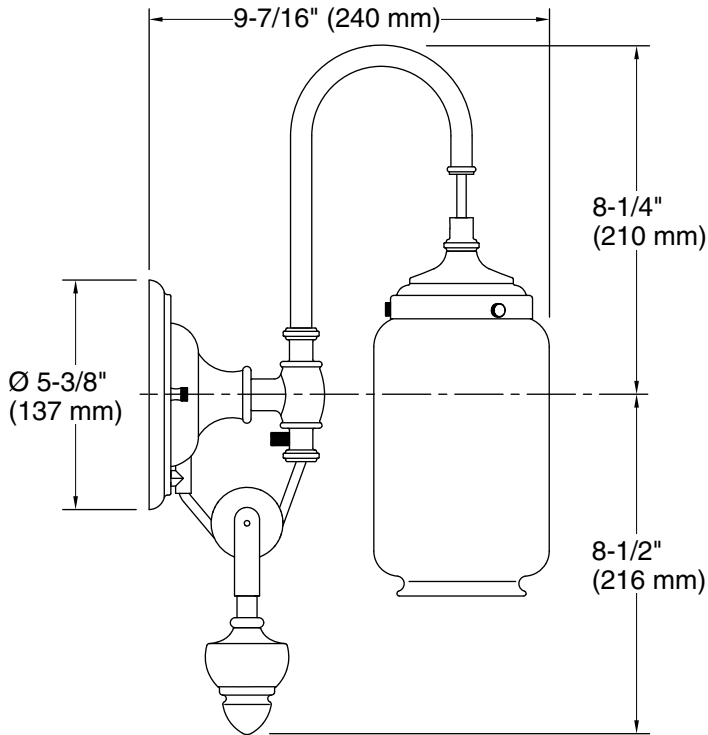

Features

- Clear glass shades with inner frosted glass diffusers for reduced glare
- Requires bulb with medium (E26) base; T10 bulb recommended (sold separately)
- Coordinates with faucets and accessories in the Artifacts collection
- Suitable for damp locations, per UL 1598

Technical Information

All product dimensions are nominal.

Material:	Brass, Glass, Zinc
Number of Lights:	1
Lighting Type:	Socket-based
Socket Type:	E-26 Medium
Number of Shades:	1
Shade Type:	Clear Glass
Hanging Type:	Adjustable pulley