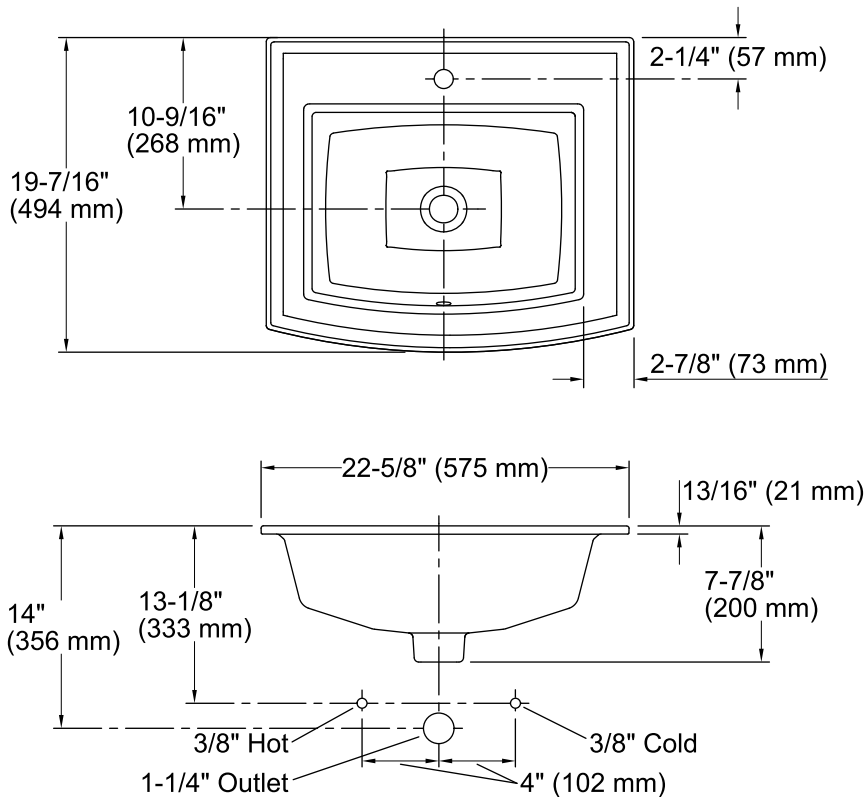

Standard Installation