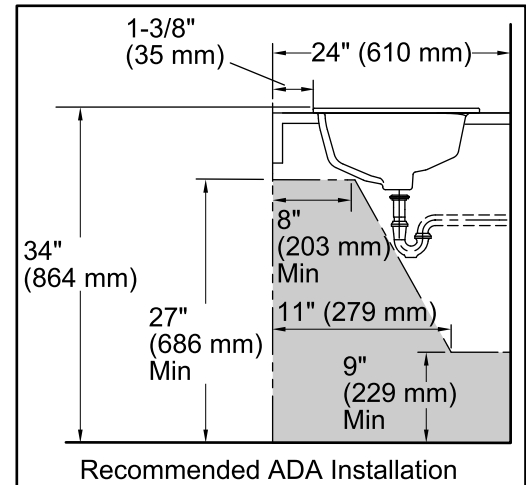

Features

- Vitreous china.
- Drop-in.
- Rectangular basin.
- With overflow.
- Single faucet hole.
- Coordinates with other products in the Archer collection.
- 22-5/8" (575 mm) x 19-7/16" (494 mm) x 7-7/8" (200 mm)

Technical Information

All product dimensions are nominal.

Bowl configuration:	Single
Installation:	Drop-In
Bowl area (Only)	Length: 16-7/8" (429 mm) Width: 12-9/16" (319 mm) Water depth: 4" (102 mm)
Number of deck holes:	1
Faucet hole(s):	1-3/8" (35 mm)
Drain hole:	1-3/4" (44 mm)
Template:	Drop-in, 1051936-7, required, included