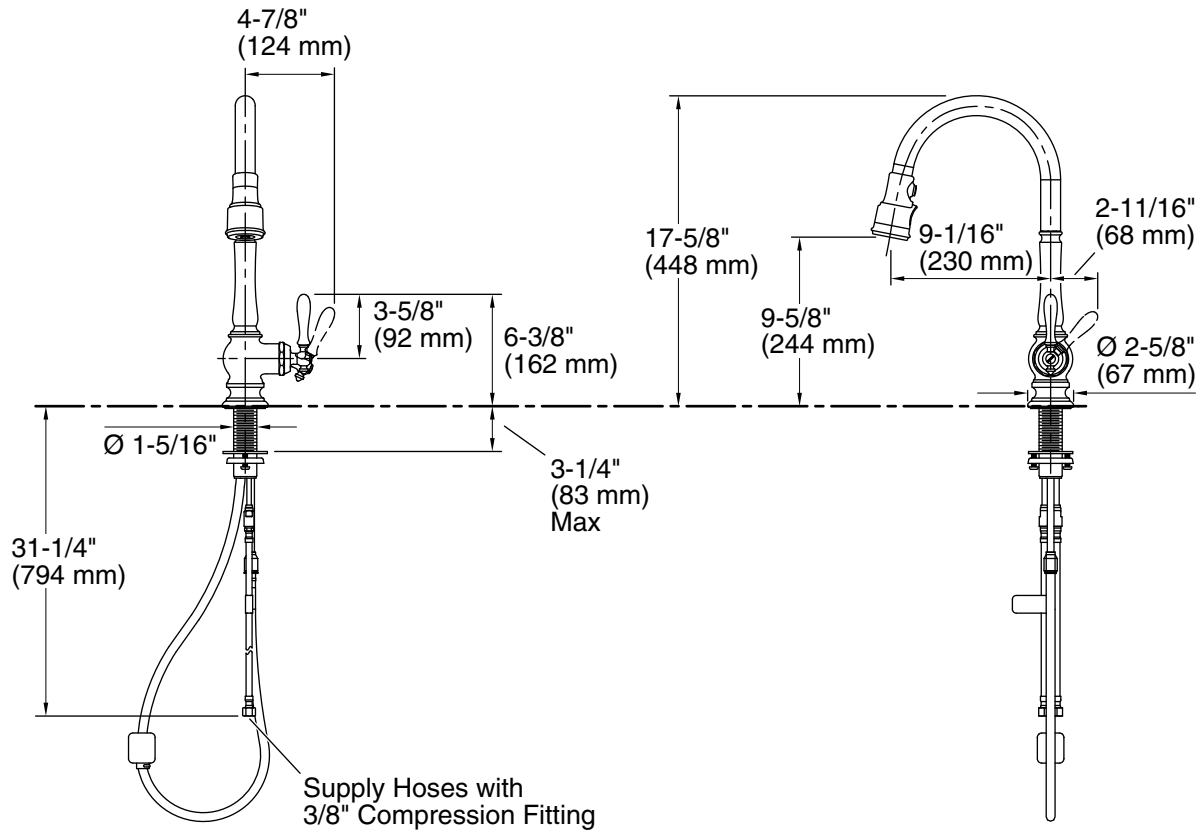

Features

- Unique three-function pull-down sprayhead allows you to tackle kitchen tasks such as cleaning, rinsing, and filling with Sweep spray, BerrySoft spray and aerated stream
- KOHLER ceramic disc valves exceed industry longevity standards for a lifetime of durable performance
- ProMotion® technology's light, quiet braided hose and swiveling ball joint make the pull-down sprayhead easier and more comfortable to use
- MasterClean™ sprayface features an easy-to-clean surface that withstands mineral buildup
- High-arch 360° rotating swing spout offers vertical clearance for tall cookware and pitchers
- Single lever handle is simple to use and makes adjusting water temperature easy
- Temperature memory allows faucet to be turned on and off at the temperature set during prior usage
- 1.5 gpm (5.7 lpm) maximum flow rate at 60 psi (4.14 bar)
- DockNetik® secure docking system locks sprayhead into place when not in use

Adapters, Rough-in and Extension Kits

1012715 Range: 3-1/4" (83 mm) -
5-3/8" (137 mm)

Optional Products/Accessories

K-99272 Three-Hole Kitchen Faucet Escutcheon

ADA

CSA B651

Codes/Standards

ASME A112.18.1/CSA B125.1
NSF/ANSI/CAN 61
NSF/ANSI/CAN 372
All applicable US Federal and State material regulations
DOE - Energy Policy Act 1992
California Energy Commission (CEC)
ADA
ICC/ANSI A117.1
CSA B651

Technical Information

All product dimensions are nominal.

Spout:

Spout reach: 9-1/16" (231 mm)

Notes

Install this product according to the installation guide.

Meets all local plumbing codes for backflow prevention requirements.