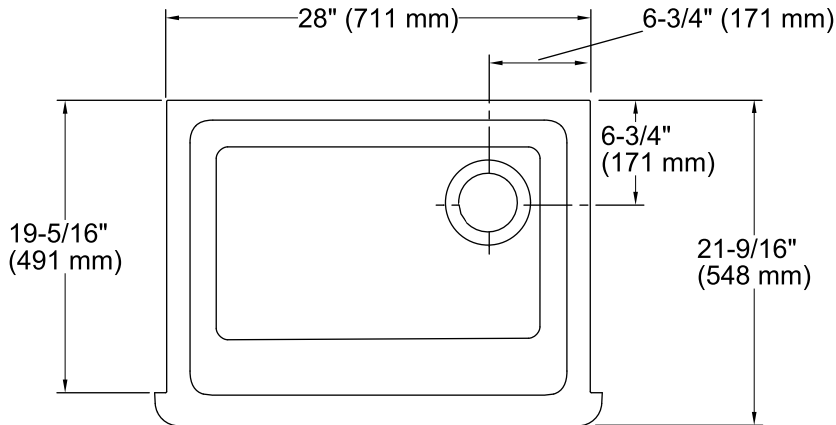

### Features

- 30-inch minimum base cabinet width.
- KOHLER cast iron.
- Acid-resistant enamel finish.
- Under-mount.
- Single bowl.
- No faucet holes.
- Offset drain basin slopes toward drain to minimize water from pooling.

### Technical Information

All product dimensions are nominal.

Bowl configuration:	Single
Installation:	Under-mount
Min. base cabinet width:	30" (762 mm)
Bowl area (Only)	Length: 24-3/4" (629 mm) Width: 18-1/16" (459 mm) Bowl depth: 9" (229 mm)
Drain hole:	3-5/8" (92 mm)
Template:	Under-mount, 1156909-7, required, included Apron Front, 1211543-7, required, included