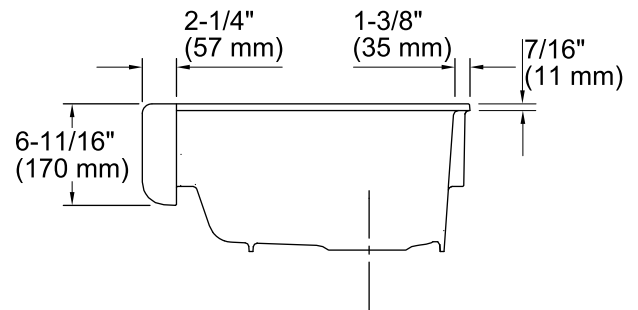

### Technical Information

All product dimensions are nominal.

Bowl configuration:	Single
Installation:	Under-mount
Min. base cabinet width:	30" (762 mm)
Bowl area (Only)	Length: 24-3/4" (629 mm) Width: 18-1/16" (459 mm) Bowl depth: 9" (229 mm)
Drain hole:	3-5/8" (92 mm)
Template:	Under-mount, 1156909-7, required, included Apron Front, 1211543-7, required, included