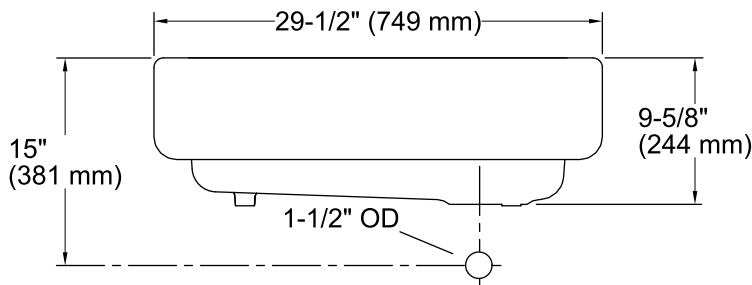

### Technical Information

All product dimensions are nominal.

Bowl configuration:	Single
Installation:	Under-mount
Min. base cabinet width:	30" (762 mm)
Bowl area (Only)	Length: 24-3/4" (629 mm) Width: 18-1/16" (459 mm) Bowl depth: 9" (229 mm)
Drain hole:	3-5/8" (92 mm)
Template:	Under-mount, 1156909-7, required, included Apron Front, 1211543-7, required, included