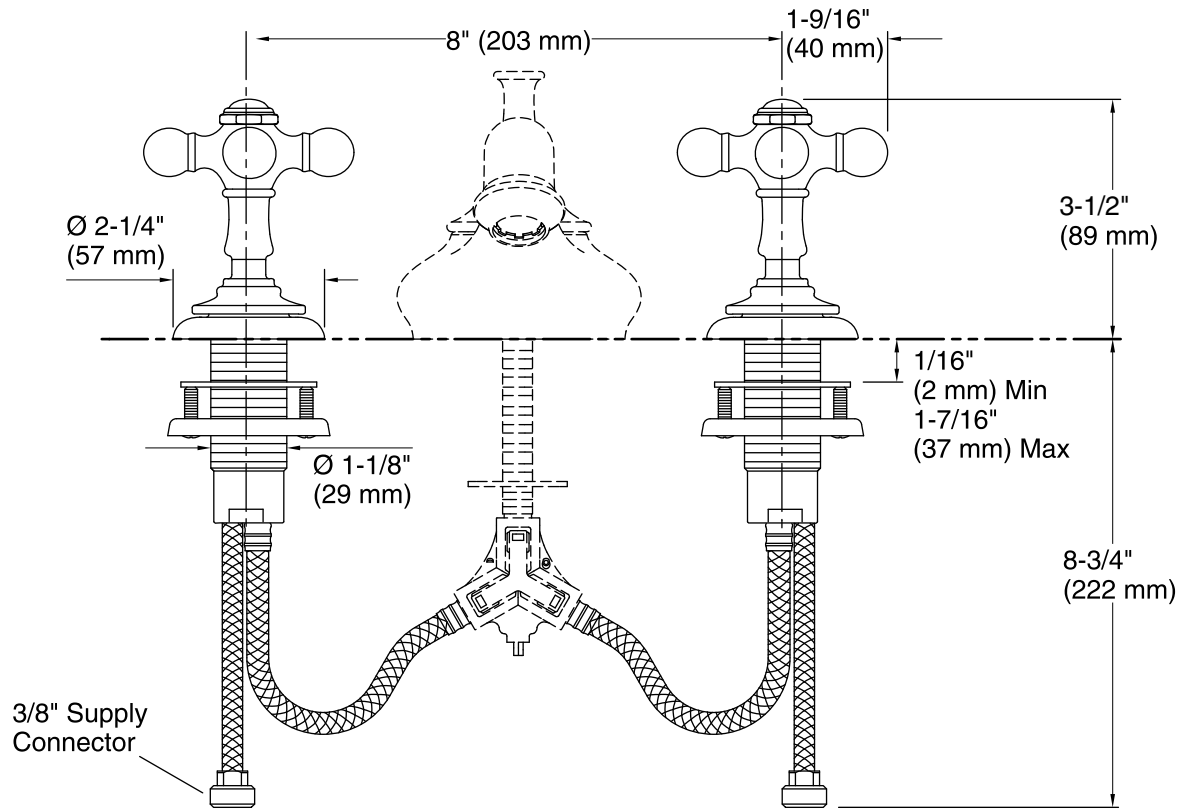

Technical Information

All product dimensions are nominal.

Notes

Install this product according to the installation instructions.

ADA compliant when installed to the specific requirements of these regulations.