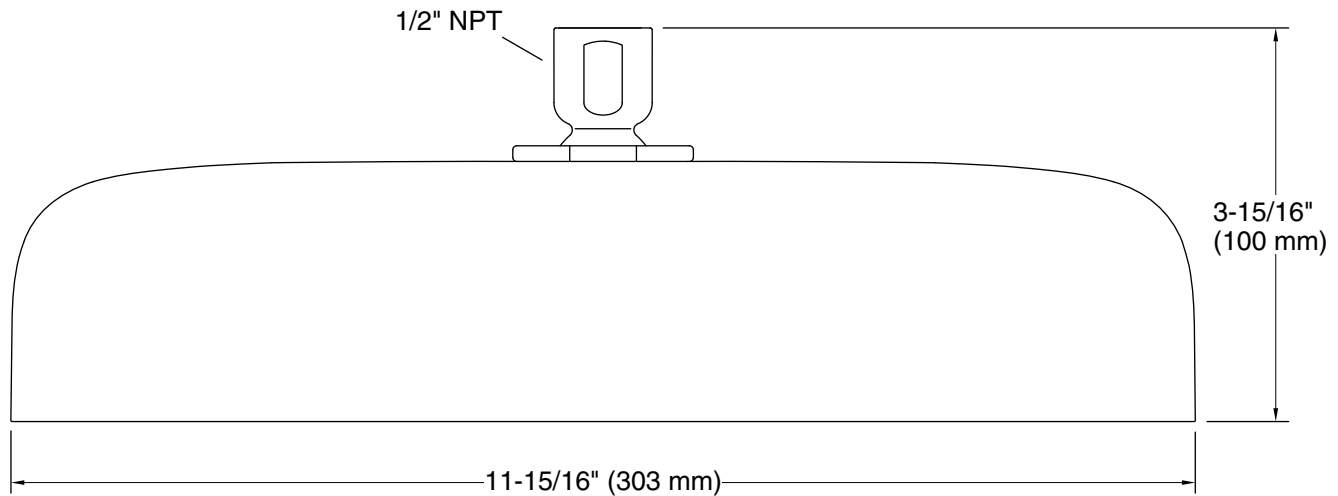

Technical Information

All product dimensions are nominal.

Showerhead/Body Spray:

Rated maximum flow: 1.75 gal/min (6.6 l/min)

Pressure: 80 psi (5.5 bar)

Notes

Install this product according to the installation instructions.