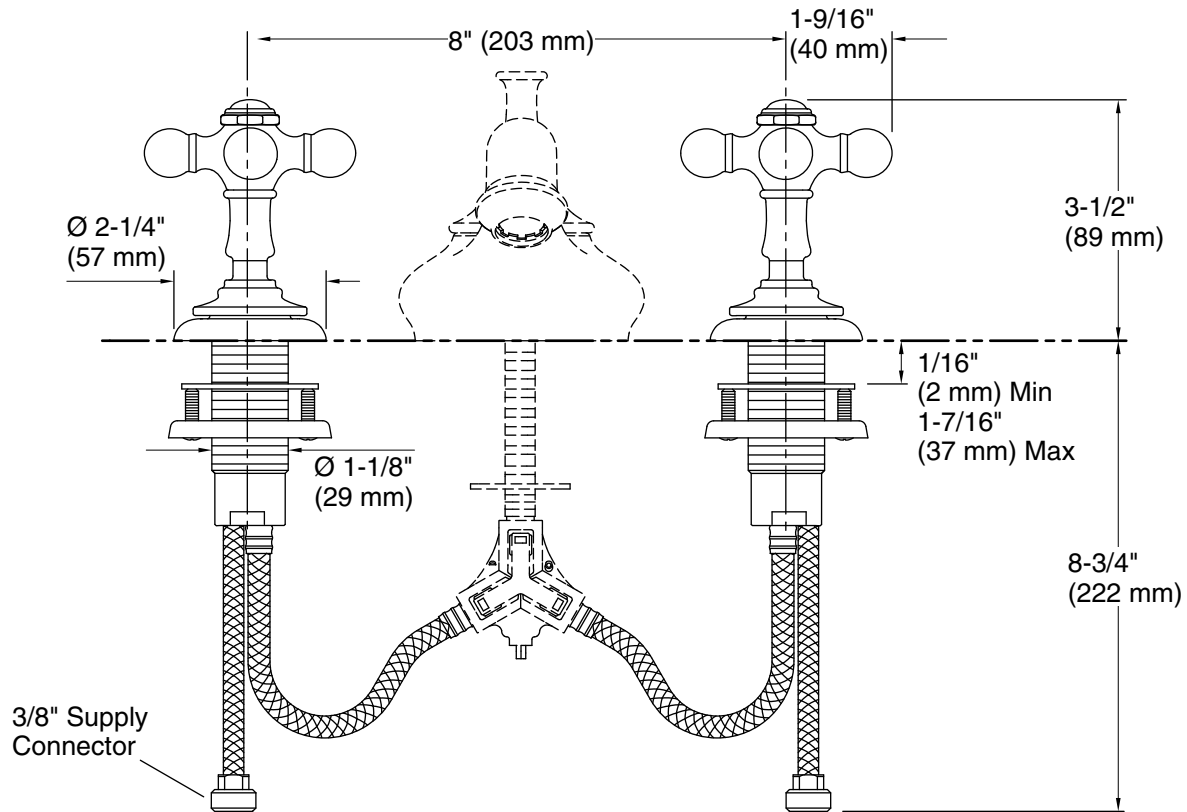

Technical Information

All product dimensions are nominal.

Notes

Install this product according to the installation instructions.

ADA compliant for handles only.

ADA compliant when installed to the specific requirements of these regulations.