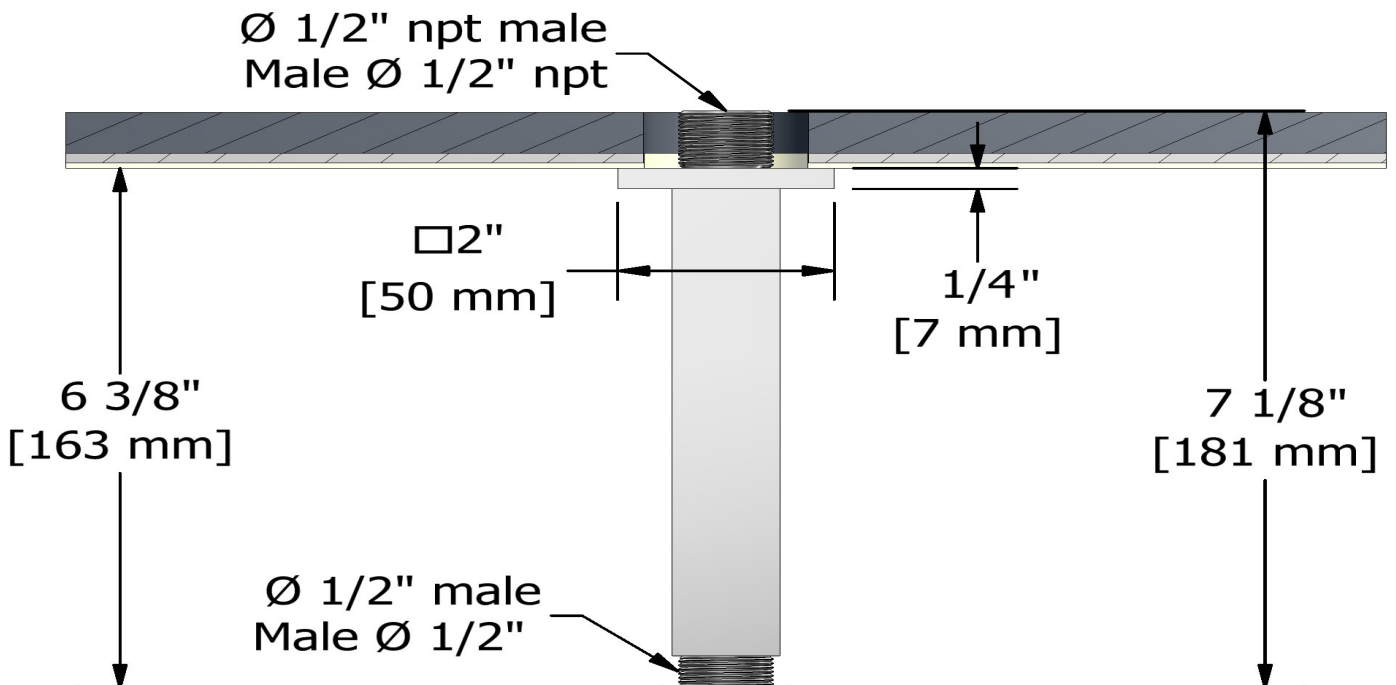

15 cm (6") vertical square shower arm

548

Specifications

Descriptions

- 1/2" inlet male NPT
- Square flange with set screw

Available colors

- C : Chrome
- BN : Brushed Nickel (PVD)

Sizes, models and finishes may differ from thoses presented.