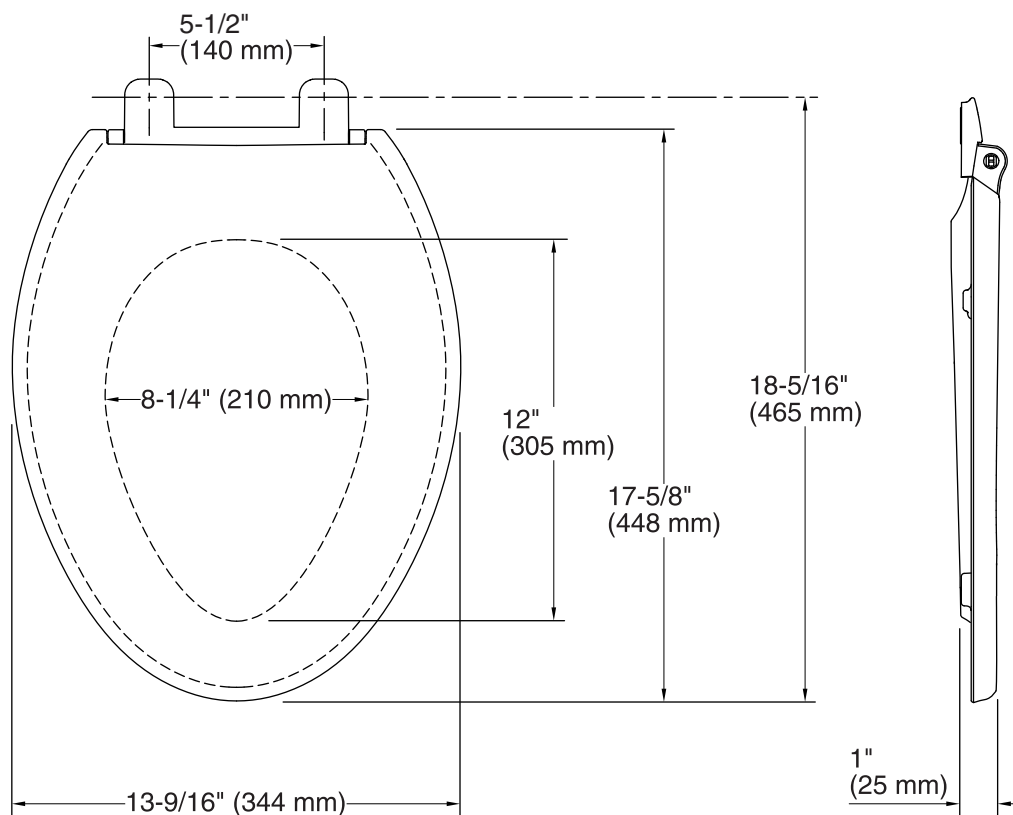

Reveal® Quiet-Close™

Elongated Toilet Seat

K-4008

Features

- Solid polypropylene plastic.
- Elongated closed-front seat.
- Contoured seat for user comfort.
- Quiet-Close™ lid and ring prevents slamming.
- Quick-Release™ hinge caps snap open and seat pulls forward for removal.
- Quick-Attach™ stainless steel fastener allows for top-mount screwdriver only installation.
- Elegant lid design for a clean and sleek aesthetic.
- Grip-Tight bumpers hold seat firmly in place.

THE BOLD LOOK
OF **KOHLER**®

Technical Information

All product dimensions are nominal.

Seat shape type: Elongated

Seat front type: Closed-front

Seat-mounting holes: 5-1/2" (140 mm)

Notes

Install this product according to the installation guide.