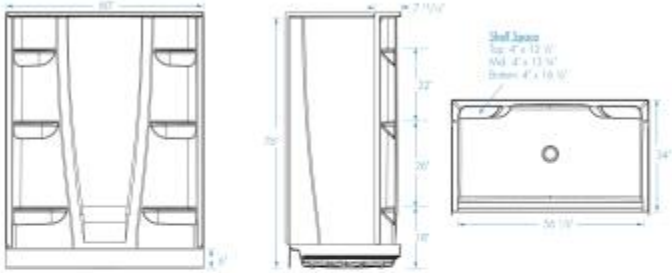

VP6034CS 60 x 34 Veritek™ Pro Alcove Four Piece Shower

Model number:

VP6034CS.010

Dimensions: 60" x 34" x 76"

Installation: Alcove

Material: Veritek™ Pro

Standard Features:

- Modern, matte finish
- Pre-levleled Base
- Caulkless Installation
- Integral soap shelves
- Slip resistant, textured bottom

Model number:

VP6034CS.010

Dimensions: 60" x 34" x 76"

Installation: Alcove

Material: Veritek™ Pro

Dimensions

60 x 34 x 76 In.
(1524 x 864 x 1930 mm)

Weight

135 lbs - 61 kg

Shape

Rectangular

Pieces

1

Drain location:

Center

VP6034CS