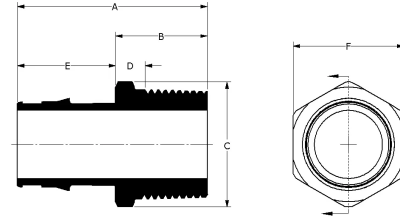

ProPEX lead-free (LF) brass male threaded adapters

Project Information

Job name:	Location:
Engineer:	Date submitted:
Contractor:	Submitted by:
Manufacturer's representative:	Approved by:

Technical data

Material	LF Brass
Temp/pressure ratings	73 °F (23 °C) at 160 psi (11 bar) 180 °F (82 °C) at 100 psi (6.9 bar) 200 °F (93 °C) at 80 psi (5.5 bar)
Prop 65 label required?	Yes