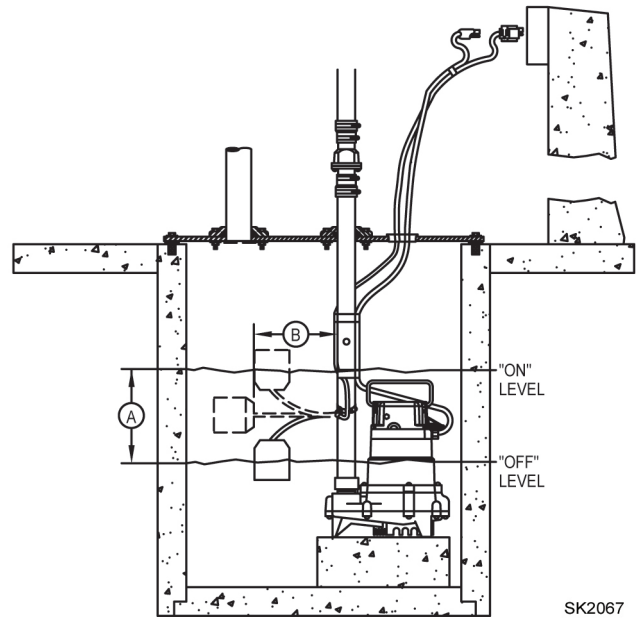

2000 High Temperature Intermittent

Model

Model Number	Seal	Mode	Volts	Phase	Amps	HP	Hz	Lbs	Kg
BN2057	Single	Non	115	1	9.7	3/10	60	28	13
BE2057	Single	Non	230	1	4.8	3/10	60	28	13
BN2098	Single	Non	115	1	9.4	1/2	60	39	18
BE2098	Single	Non	230	1	4.7	1/2	60	39	18
BN2137	Single	Non	115	1	10.7	1/2	60	46	21
BE2137	Single	Non	230	1	5.8	1/2	60	46	21
BN2282	Single	Non	115	1	10.3	1/2	60	84	38
BE2282	Single	Non	230	1	5.0	1/2	60	84	38

Your Peace of Mind is Our Top Priority®

3649 Cane Run Rd | Louisville, KY 40211 USA

+1 502-778-2731 | 1-800-928-7867 | Fax: +1 502-774-3624

www.zoeller.com