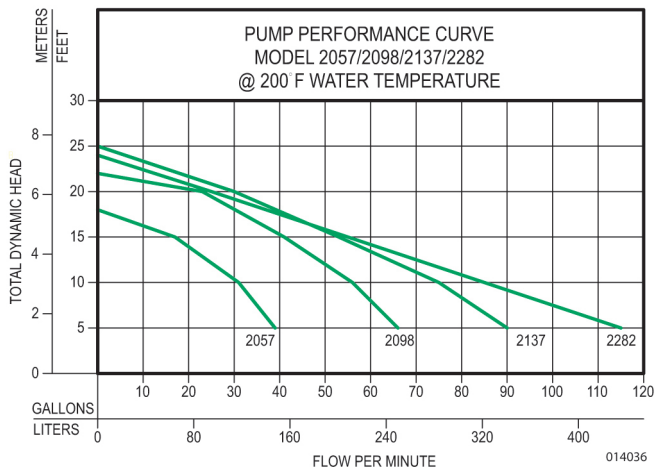

2000 High Temperature Intermittent

Model

Model Number	Seal	Mode	Volts	Phase	Amps	HP	Hz	Lbs	Kg
BN2057	Single	Non	115	1	9.7	3/10	60	28	13
BE2057	Single	Non	230	1	4.8	3/10	60	28	13
BN2098	Single	Non	115	1	9.4	1/2	60	39	18
BE2098	Single	Non	230	1	4.7	1/2	60	39	18
BN2137	Single	Non	115	1	10.7	1/2	60	46	21
BE2137	Single	Non	230	1	5.8	1/2	60	46	21
BN2282	Single	Non	115	1	10.3	1/2	60	84	38
BE2282	Single	Non	230	1	5.0	1/2	60	84	38

Your Peace of Mind is Our Top Priority®

3649 Cane Run Rd | Louisville, KY 40211 USA

+1 502-778-2731 | 1-800-928-7867 | Fax: +1 502-774-3624

www.zoeller.com