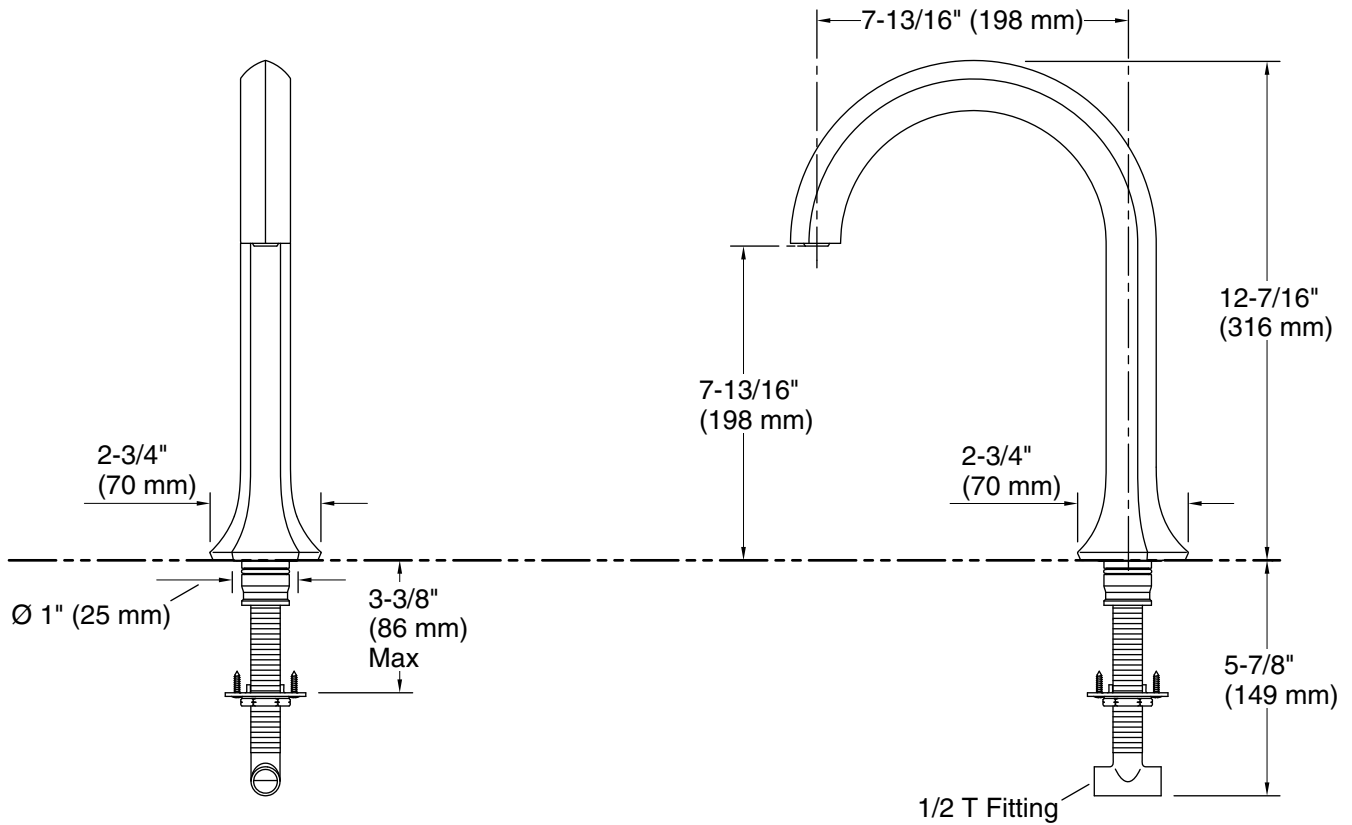

Features

- Nondiverter spout
- 7-3/4" (197 mm) spout reach
- Part of the Occasion bathroom faucet and accessory collection

Material

- Premium metal construction for durability and reliability
- KOHLER finishes resist corrosion and tarnishing

Installation

- Deck-mount

Required Products/Accessories

K-27018-3 Deck-mount bath faucet handles with Cross design

or

K-27018-4 Deck-mount bath faucet handles with Lever design

or

K-27019-4 Deck-mount bath faucet handle

Technical Information

All product dimensions are nominal.

Drain included: No