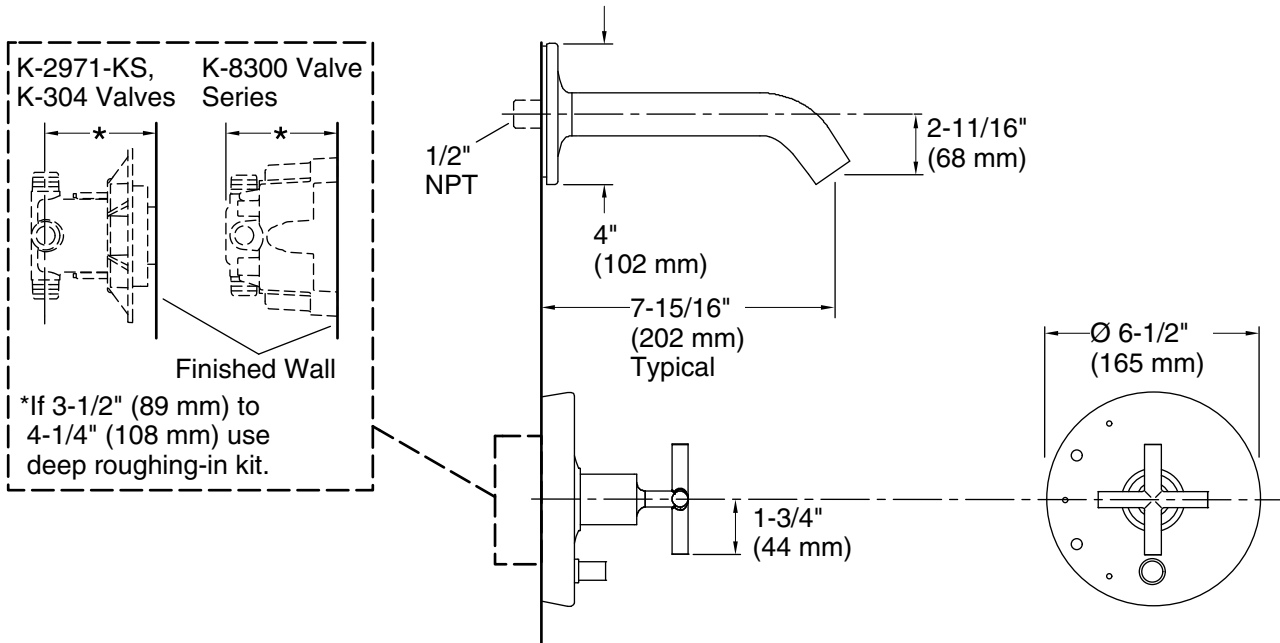

Technical Information

All product dimensions are nominal.

Notes

Install the product according to the installation guide.

NOTICE: Risk of product damage. Long screws for installing trim can damage the K-2971-KS valve. Consult the trim installation guide to verify if the thin wall installation kit (88526) is needed.