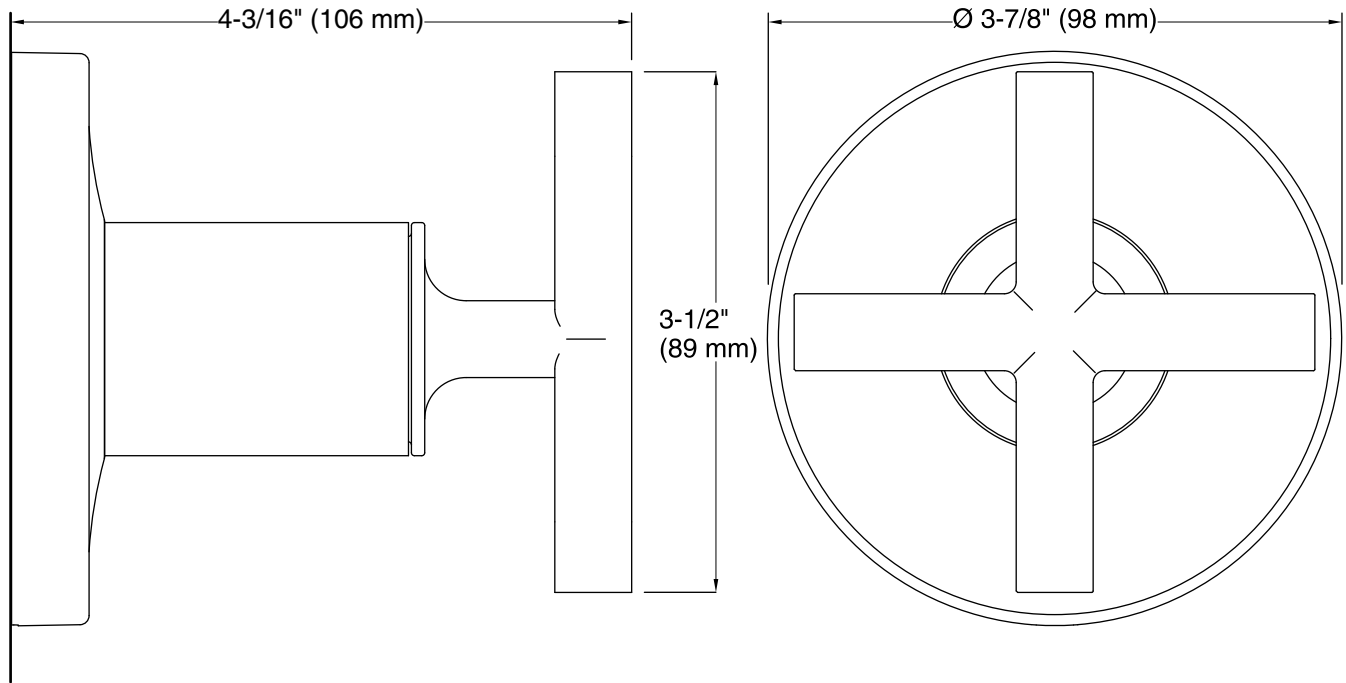

Technical Information

All product dimensions are nominal.

Notes

Install this product according to the installation instructions.

ADA compliant when installed to the specific requirements of these regulations.