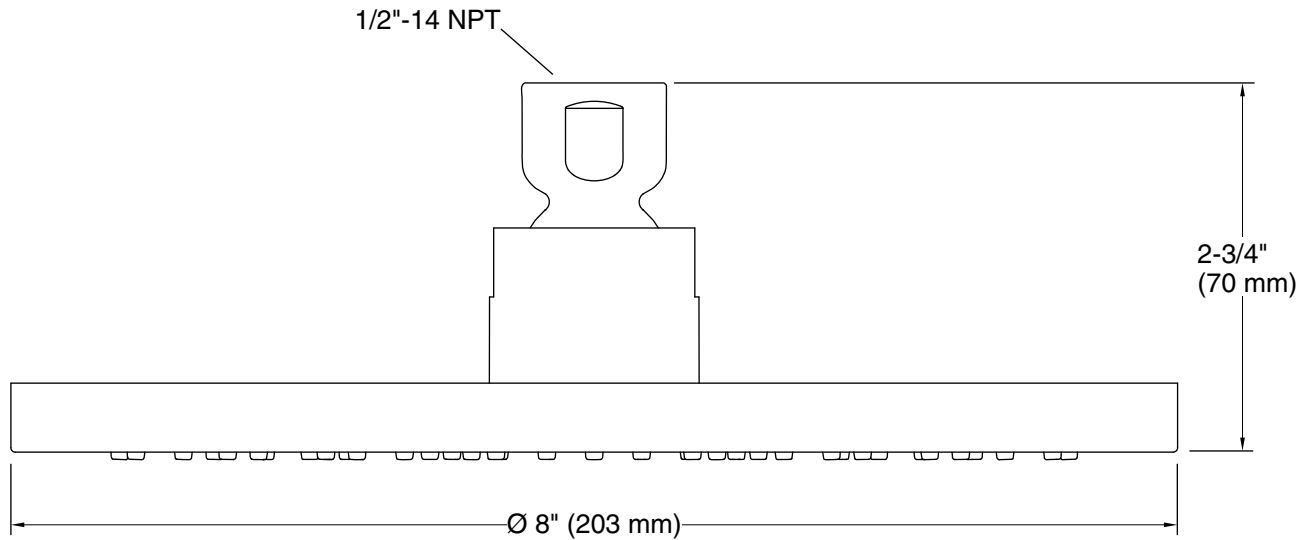

Technical Information

All product dimensions are nominal.

Showerhead/Body Spray:

Rated maximum flow: 2.5 gal/min (9.5 l/min)

Notes

Install this product according to the installation guide.