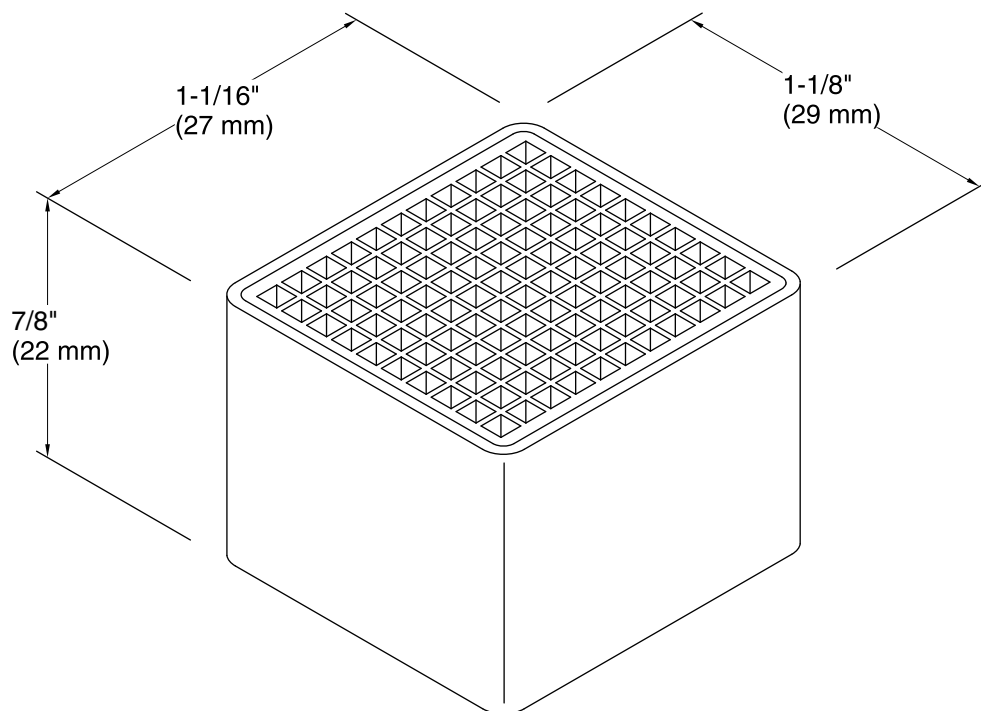

Features

- Carbon Filter used with Purefresh toilet seat
- Carbon Filter neutralizes incoming odors
- Provides a continuous deodorization of the toilet when fan is activated

Codes/Standards

None Applicable

See website for detailed warranty information.

Technical Information

All product dimensions are nominal.