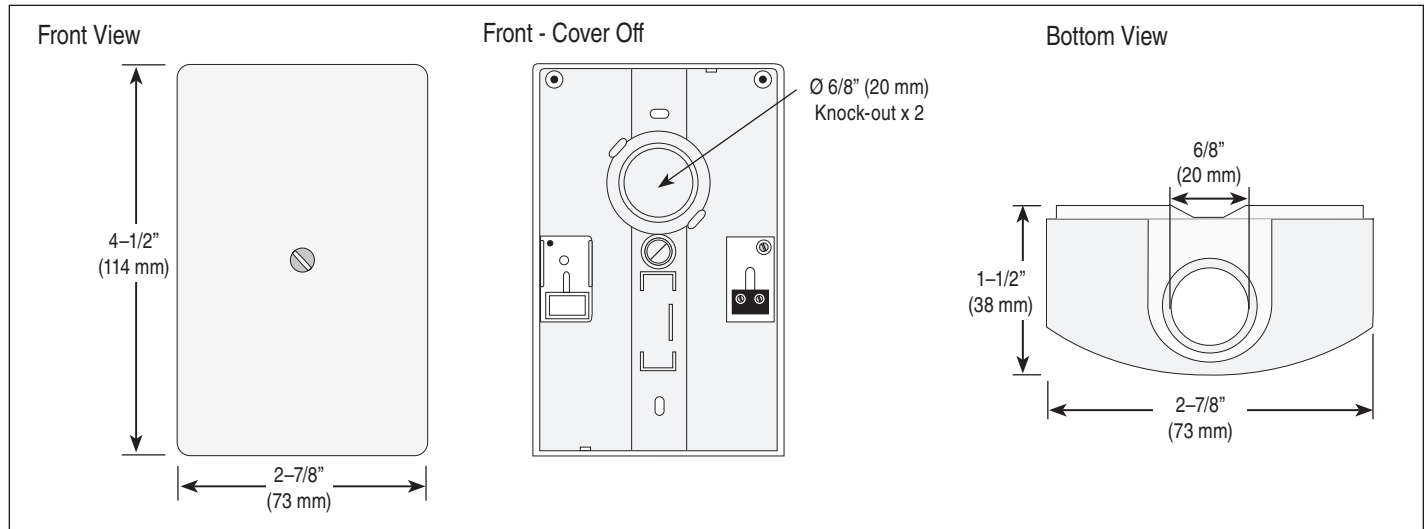

tekmar® Submittal

Outdoor Sensor 070

070_C

12/12

Accessories Replaces: 01/11

Job _____ Designer _____ Contact _____

The Outdoor Sensor 070 is designed to provide accurate sensing of the outdoor temperature for display and control operation. Controls that operate based on Outdoor Temperature Reset use this product to provide outdoor reset operation. Many controls and thermostats can connect to the 070 to display the outdoor temperature on their LCD screens.

Specifications

Outdoor Sensor 070	
Literature	070_D
Packaged weight	0.4 lb. (180 g)
Dimensions	4-1/2" H x 2-7/8" W x 1-1/2" D (73 x 114 x 38 mm)
Enclosure	White PVC plastic, NEMA type 2
Approvals	CSA C US
Operating range	-60 to 140°F (-51 to 60°C)
Sensor	NTC thermistor, 10 kΩ @ 77°F (25°C ±0.2°C) β=3892
Warranty	Limited 3 Year (See 070_D for full warranty)

Features

- 10K thermistor
- UV resistant enclosure
- Mounts directly to a wall or 2" x 4" electrical box
- Sensor built right into enclosure

Temperature vs. Resistance

Temperature		Resistance	Temperature		Resistance	Temperature		Resistance	Temperature		Resistance
°F	°C	Ω	°F	°C	Ω	°F	°C	Ω	°F	°C	Ω
-40°	-40°	336,479	68°	20°	12,493	176°	80°	1,255	284°	140°	235
-31°	-35°	242,681	77°	25°	10,000	185°	85°	1,070	293°	145°	208
-22°	-30°	176,974	86°	30°	8,057	194°	90°	915	302°	150°	186
-13°	-25°	130,421	95°	35°	6,531	203°	95°	786	311°	155°	166
-4°	-20°	97,081	104°	40°	5,326	212°	100°	678	320°	160°	148
5°	-15°	72,957	113°	45°	4,368	221°	105°	587	329°	165°	133
14°	-10°	55,329	122°	50°	3,602	230°	110°	510	338°	170°	119
23°	-5°	42,327	131°	55°	2,986	239°	115°	445	347°	175°	107
32°	0°	32,650	140°	60°	2,488	248°	120°	389	356°	180°	97
41°	5°	25,392	149°	65°	2,083	257°	125°	341	365°	185°	87
50°	10°	19,901	158°	70°	1,752	266°	130°	301	374°	190°	79
59°	15°	15,712	167°	75°	1,480	275°	135°	265	383°	195°	72