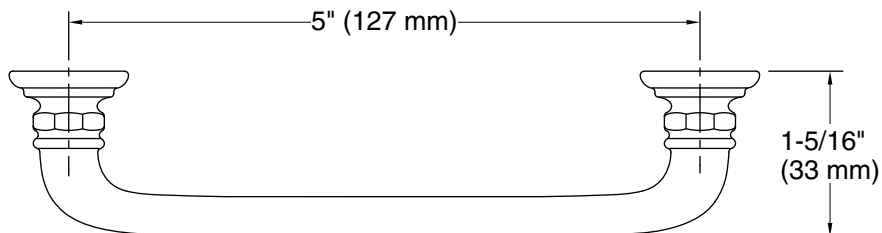

Technical Information

All product dimensions are nominal.

Installation Type: Cabinet mount

Material: Zinc