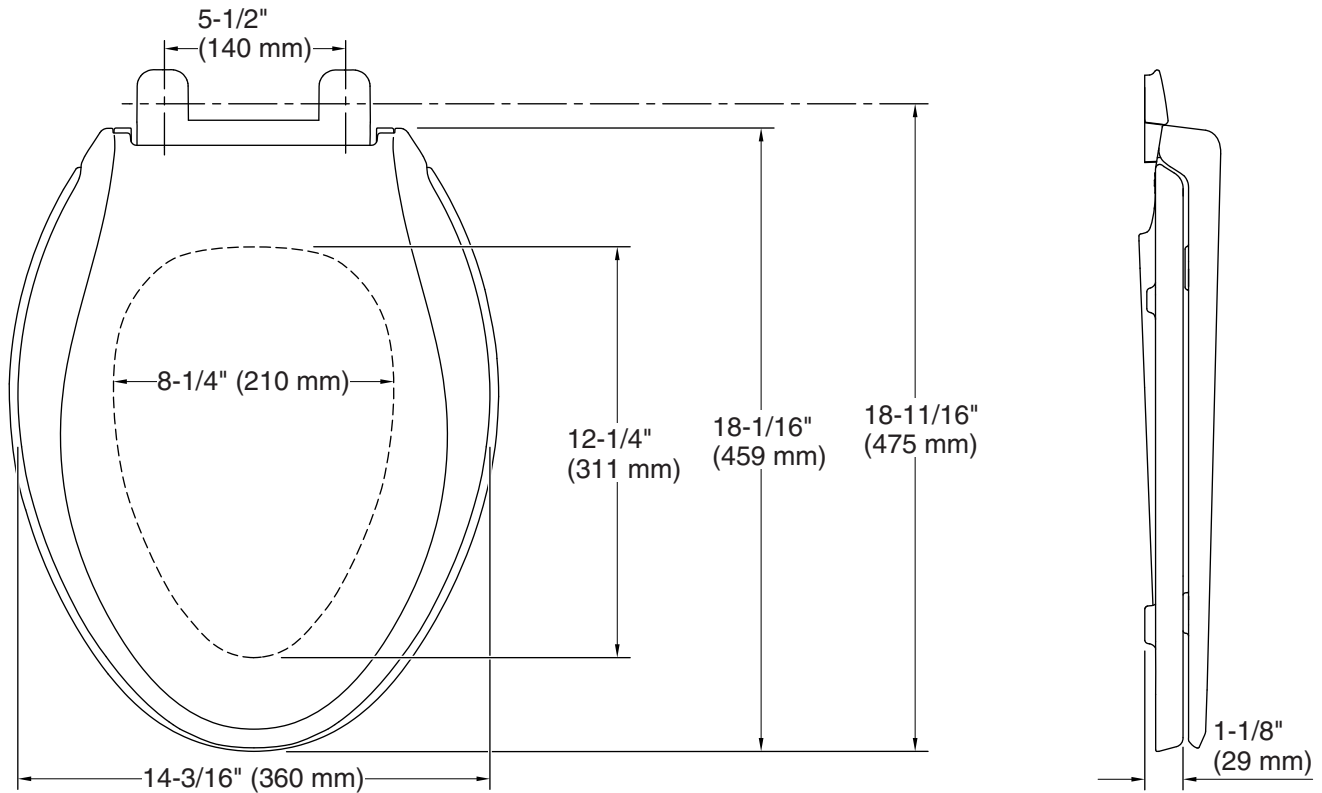

## Technical Information

All product dimensions are nominal.

Seat shape type: Elongated  
Seat front type: Closed-front  
Seat-mounting holes: 5-1/2" (140 mm)