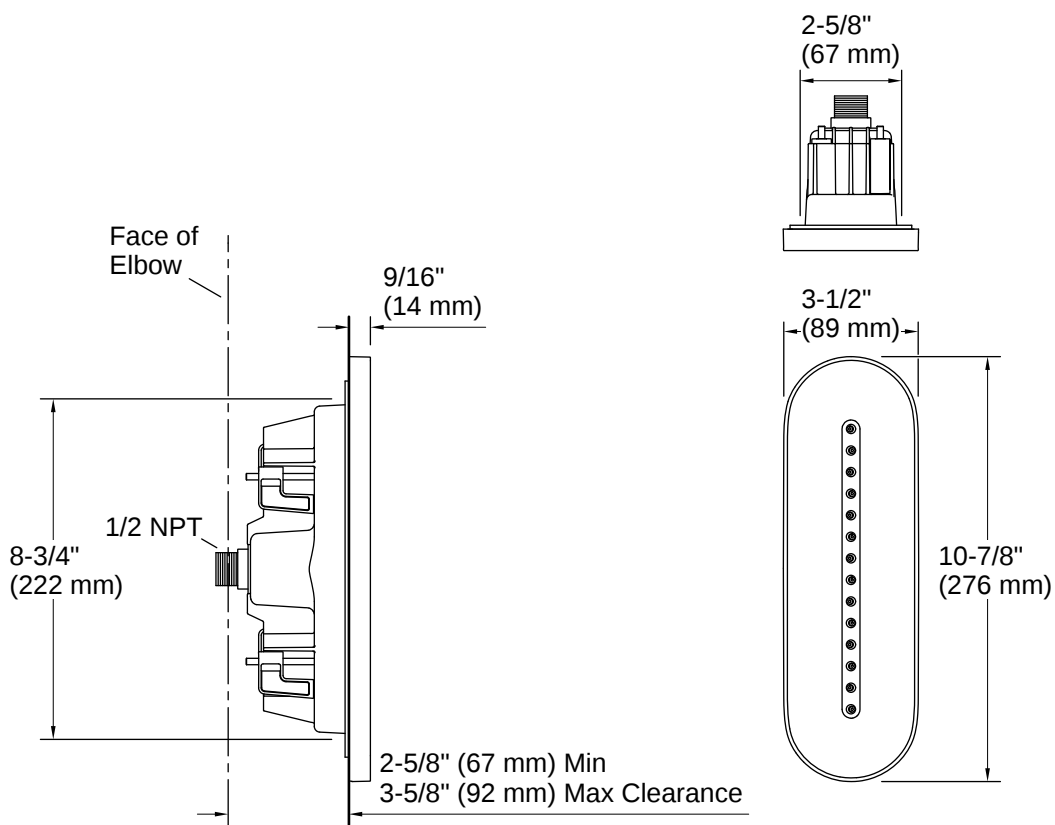

Installation

- Semi-recessed into wall

Installation Notes

Install this product according to the installation instructions.