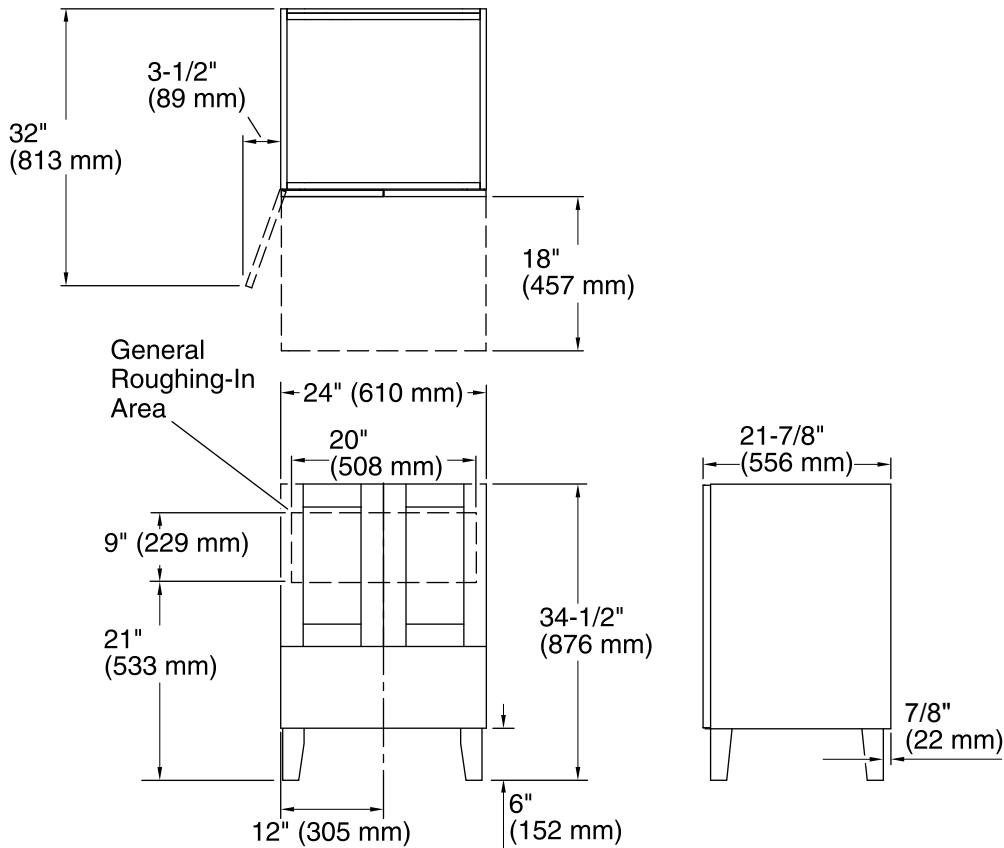

Technical Information

All product dimensions are nominal.

Vanity type: Standard

Notes

Install this product according to the installation guide.

Decorative cabinet hardware is not supplied. Refer to the KOHLER bath accessories line for recommended cabinet hardware to complement your vanity.

Select the type of fastener based upon the wall material. Two 250 lb (113.4 kg) minimum load bearing fasteners are recommended.