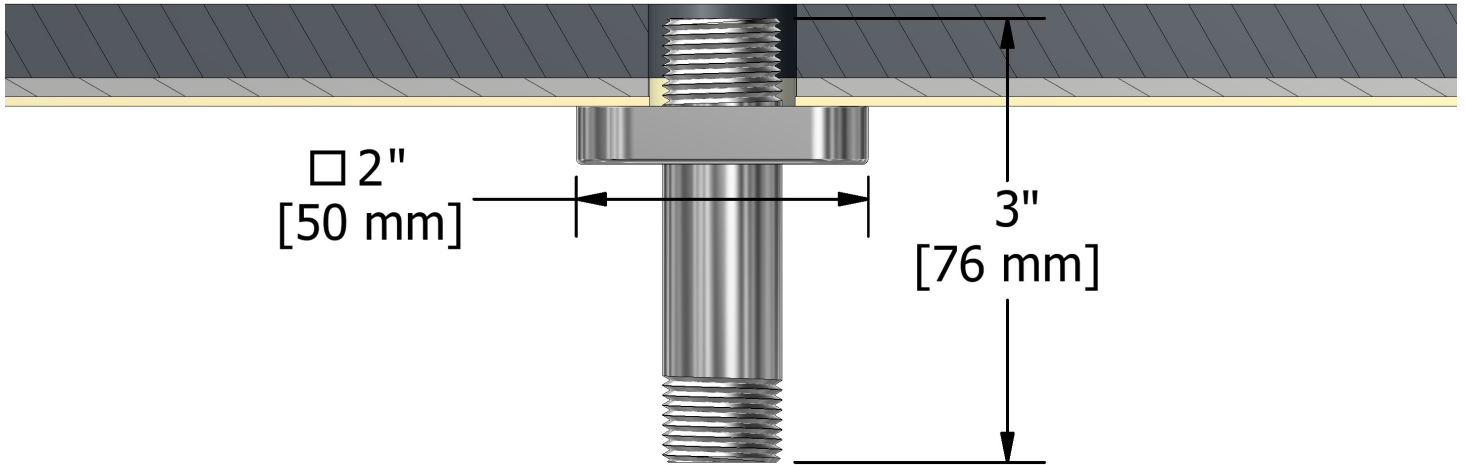

Specifications

Descriptions

- 1/2" inlet male NPT
- Shower arm with Salome flange with set screw

Available colors

- C : Chrome
- PN : Polished Nickel (PVD)

7.5 cm (3") vertical shower arm

579

Sizes, models and finishes may differ from those presented.